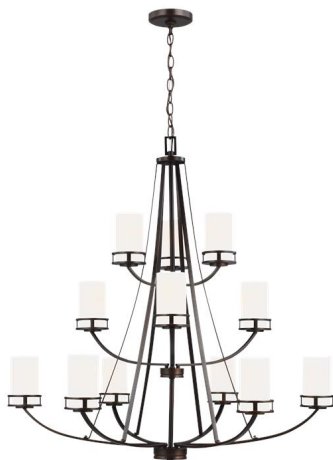

GENERATION LIGHTING

3121612EN3-710: Twelve Light Chandelier

Dimensions:

Diameter:	40"	Overall Height:	115 1/8"
Height:	40 5/8"	Wire:	120" (color/Brown)
Weight:	23.98 lbs.	Chain:	72"
		Mounting Proc.:	Screw Collar - Chain
		Connection:	Mounted To Box

Bulbs:

12 - LED Medium A19 9.3w Max. 120v - included

Features:

- ENERGY STAR® Qualified
- LED Bulbs are an efficient, versatile and durable light source that deliver exceptional performance.
- Meets Title 24 energy efficiency standards
- Title 24 compliant when used with included Joint Appendix (JA8) approved lamp.
- Supplied with wire pre-laced through chain

Collection: Robie

UPC #:785652079672

Finish: Burnt Sienna (710)

Material List:

- 1 Body - Steel - Burnt Sienna
- 1 Chain - Steel - Burnt Sienna

Safety Listing:

Safety Listed for Damp Locations

Instruction Sheets:

Trilingual (English, Spanish, and French) (990CH312161_-ROB)

Shade / Glass / Diffuser Details:

Part	Material	Finish	Quantity	Item Number	Length	Width	Height	Diameter	Fitter Diameter	Shade Top Length	Shade Top Width	Shade Top Diameter
Shade	Glass	Etched / White Inside	12	G560352-303			6 1/8	3 1/2				