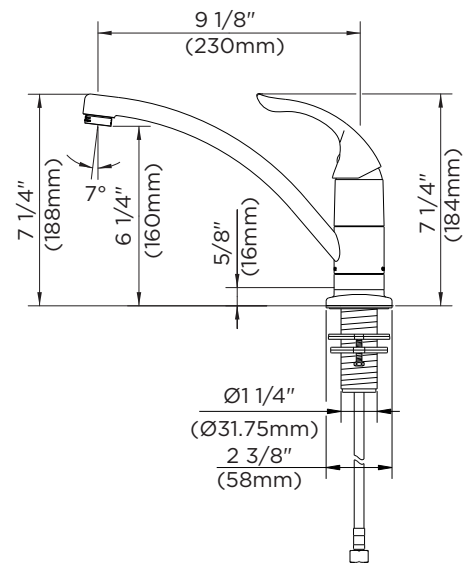

GERBER

40-040-LF Viper™ Single Handle Kitchen Faucet

Features:

- 1 or 3 hole installation
- Ceramic disc cartridge, G0092298, w/temp limit stop
- Deck plate GA607275 included
- 1.5 gpm (5.7 L/min) maximum aerator G0091568 @ 60 psi
- Chrome finish
- Lead free waterway per NSF/ANSI 372
- Fully ADA compliant
- Limited lifetime warranty

Standards & Certifications:

- ASME A112.18.1M
- NSF/ANSI 372
- IAPMO/cUPC
- ICC/ANSI A117.1
- MASS Code

Catalog Numbers:

40-040-LF Less Spray, Chrome 1 1/4-18UNEF

Prefixes Available:

None

Suffixes Available:

LF: Low Flow

Job Name	
Date	
Model Specified	
Quantity	
Customer	
Contractor	
Architect/engineer	

Gerber Toll Free Technical Support: 1-888-648-6466
www.gerberonline.com