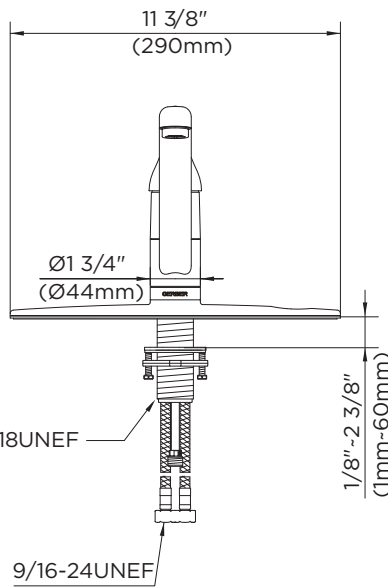

Catalog Numbers:

40-040-LF Less Spray, Chrome 1 1/4-18UNEF

Prefixes Available:

None

Suffixes Available:

LF: Low Flow

Job Name	
Date	
Model Specified	
Quantity	
Customer	
Contractor	
Architect/engineer	

Gerber Toll Free Technical Support: 1-888-648-6466
www.gerberonline.com