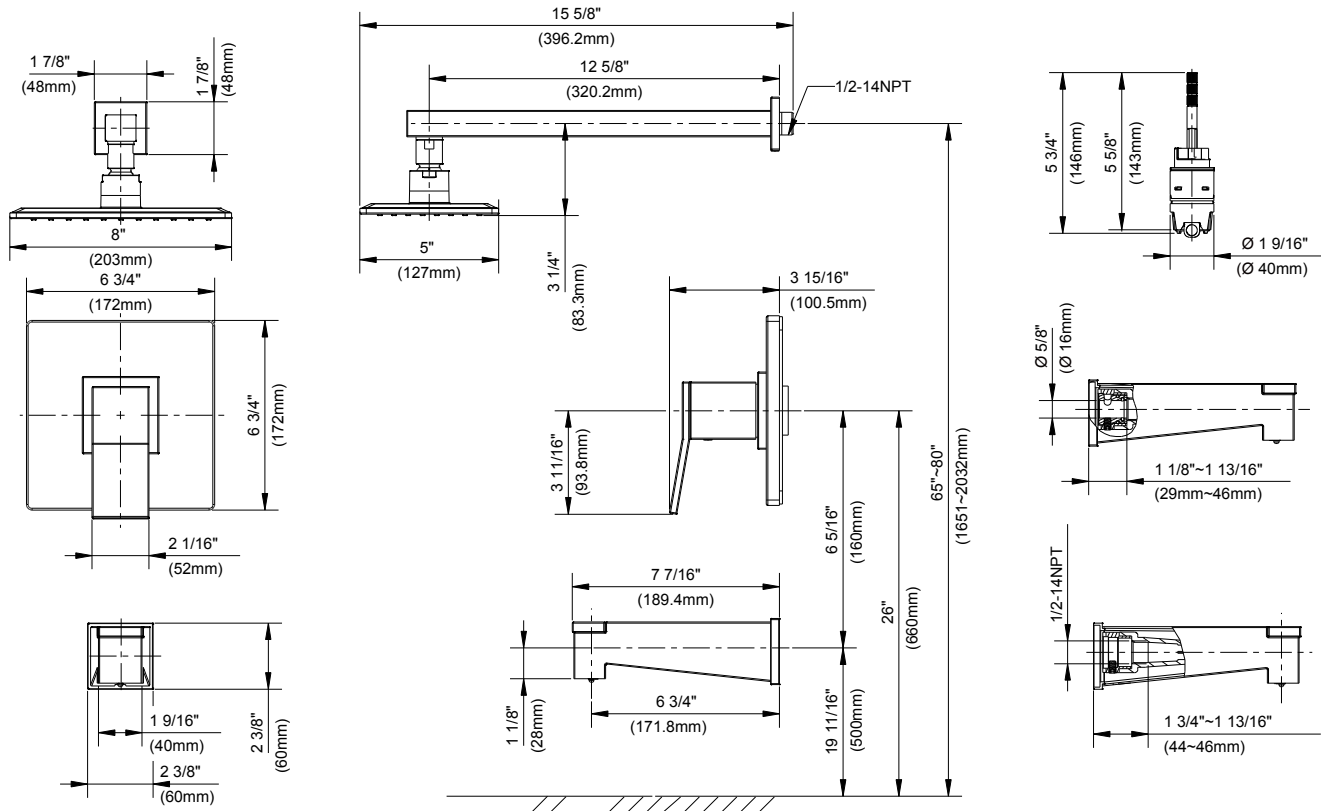

**SPECIFICATIONS**

**Features/Benefits**

- Diverter on Tub Spout (D501019TC Only)
- Requires Gerber Treysta™ Rough-In, G00GS50 Series (Horizontal Inputs) or G00GS52 Series (Vertical Inputs), Sold Separately
- Includes Treysta™ Ceramic Disc Pressure Balance Cartridge
- Includes Mono Chic® 5" x 8" Single Function Showerhead, D460066
- 1.75 gpm (6.6 L/min) Max Flow @ 80 psi
- 12 1/2" Metal Shower Arm
- Accommodates Back-to-Back Installation
- Finish-Matched Deep Wall Kit, D113001, Sold Separately
- Finish-Matched Shallow Wall Kit, GA663B11, Sold Separately

(Lever Handle)

**Flow Rate**

**Submittal Information:**

Name: \_\_\_\_\_  
Location: \_\_\_\_\_

Contractor: \_\_\_\_\_  
Contact #: \_\_\_\_\_