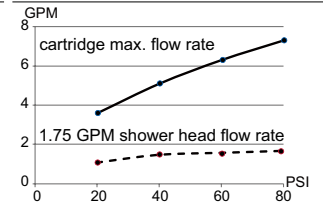

Flow Rate

Submittal Information:

Name: _____
Location: _____

Contractor: _____
Contact #: _____