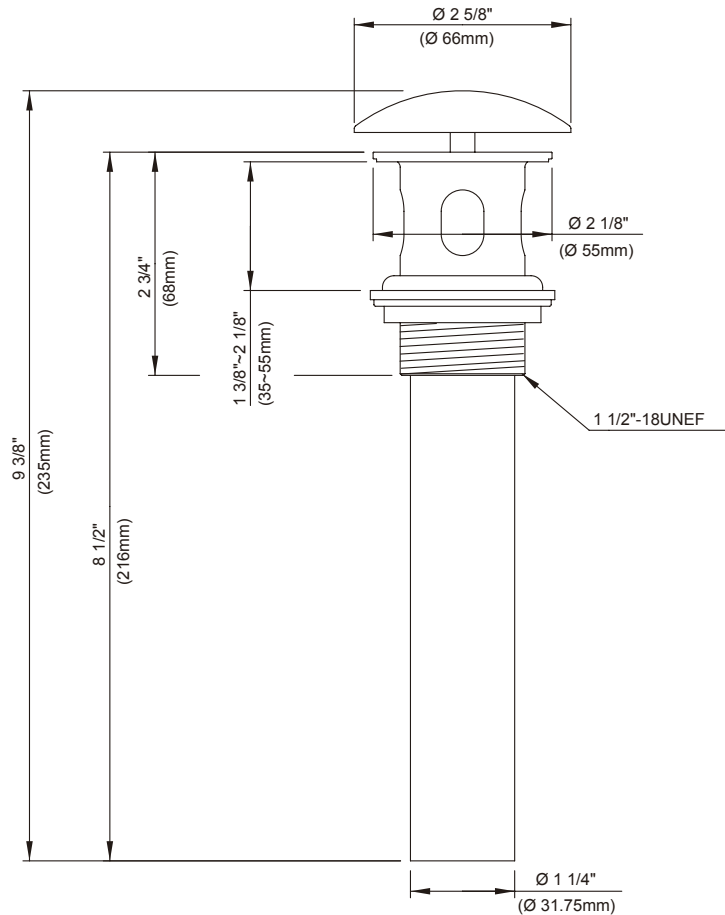

Standards & Certifications

Submittal Information:

Name: _____

Contractor: _____

Location: _____

Contact #: _____