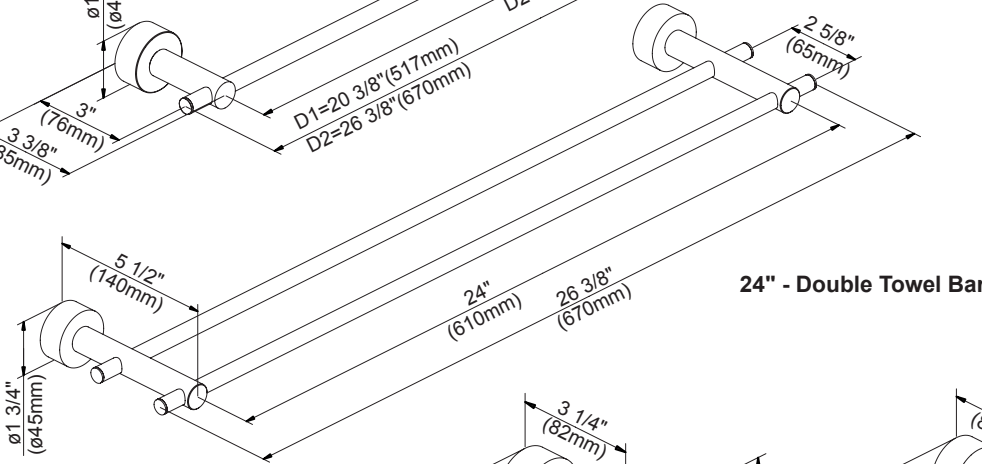

Available Finishes

- Chrome
- Brushed Nickel (BN)

D446412 - 18" Towel Bar
D446422 - 24" Towel Bar

D446612 - 24" Double Towel Bar

D446161 - Robe Hook

D446232 - Toilet Paper Holder

D446121 - Towel Ring

Submittal Information: