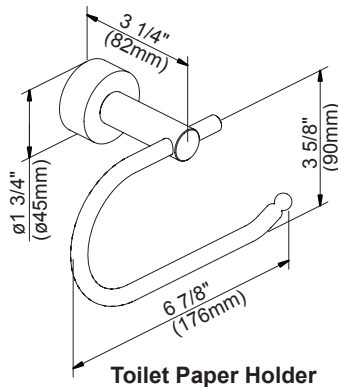

Available Finishes

- Chrome
- Brushed Nickel (BN)

D446412 - 18" Towel Bar
D446422 - 24" Towel Bar

D446612 - 24" Double Towel Bar

D446161 - Robe Hook

D446232 - Toilet Paper Holder

D446121 - Towel Ring

Submittal Information: