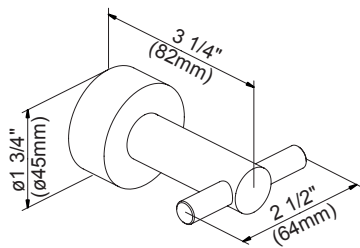

Available Finishes

- Chrome
- Brushed Nickel (BN)

D446412 - 18" Towel Bar
D446422 - 24" Towel Bar

D446612 - 24" Double Towel Bar

D446161 - Robe Hook

D446232 - Toilet Paper Holder

D446121 - Towel Ring

Submittal Information: