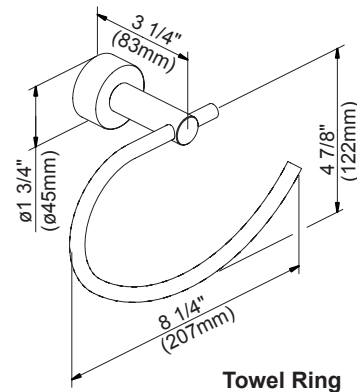

Available Finishes

- Chrome
- Brushed Nickel (BN)

D446412 - 18" Towel Bar
D446422 - 24" Towel Bar

D446612 - 24" Double Towel Bar

D446161 - Robe Hook

D446232 - Toilet Paper Holder

D446121 - Towel Ring

Submittal Information: