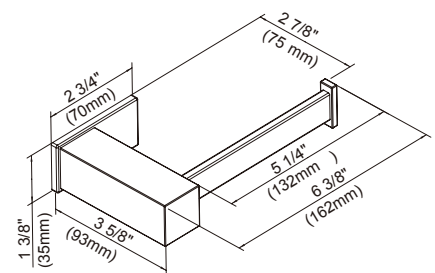

Towel Ring / Paper Holder

Submittal Information:

Name: _____ Contractor: _____
Location: _____ Contact #: _____