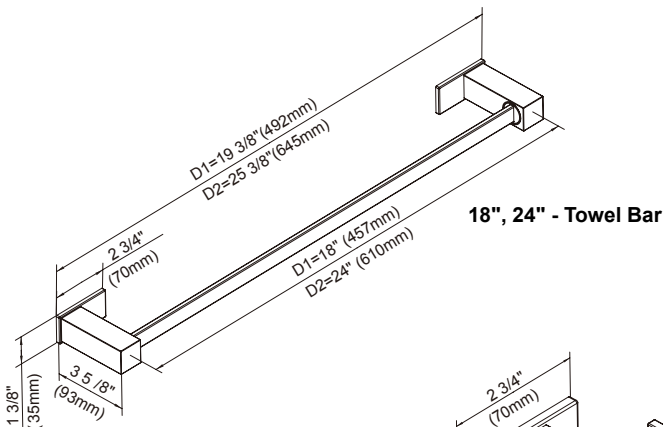

Double Robe Hook