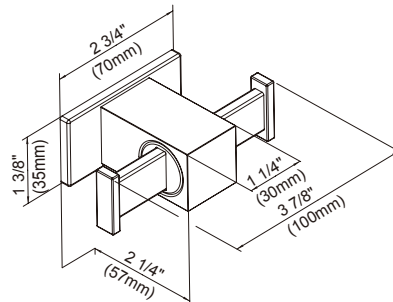

Double Robe Hook