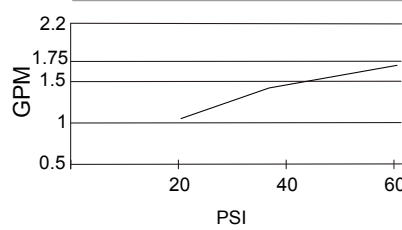

**SPECIFICATIONS**

**PARMA™ SINGLE HANDLE KITCHEN FAUCET WITH SPRAY**

**Model**

D401058

**Description**

- Ceramic disc valve
- 15" high spout, 9 1/4" spout length
- Matching brass spray
- 2 hole mount
- 1.75gpm (6.6L/min) maximum flow rate @ 60 psi
- Meets CEC Requirement

**Aeration Flow Rate**

**Standards**

NSF/ANSI 372 • NSF/ANSI 372

• ASME A112.18.1M/A112.18.1

- ADA Accessibility Guidelines for Buildings and Facilities - 309.4 Operation for Operable Parts

**Warranty**

Danze products are covered by a manufacturer's limited "lifetime" warranty for manufacturing defects.