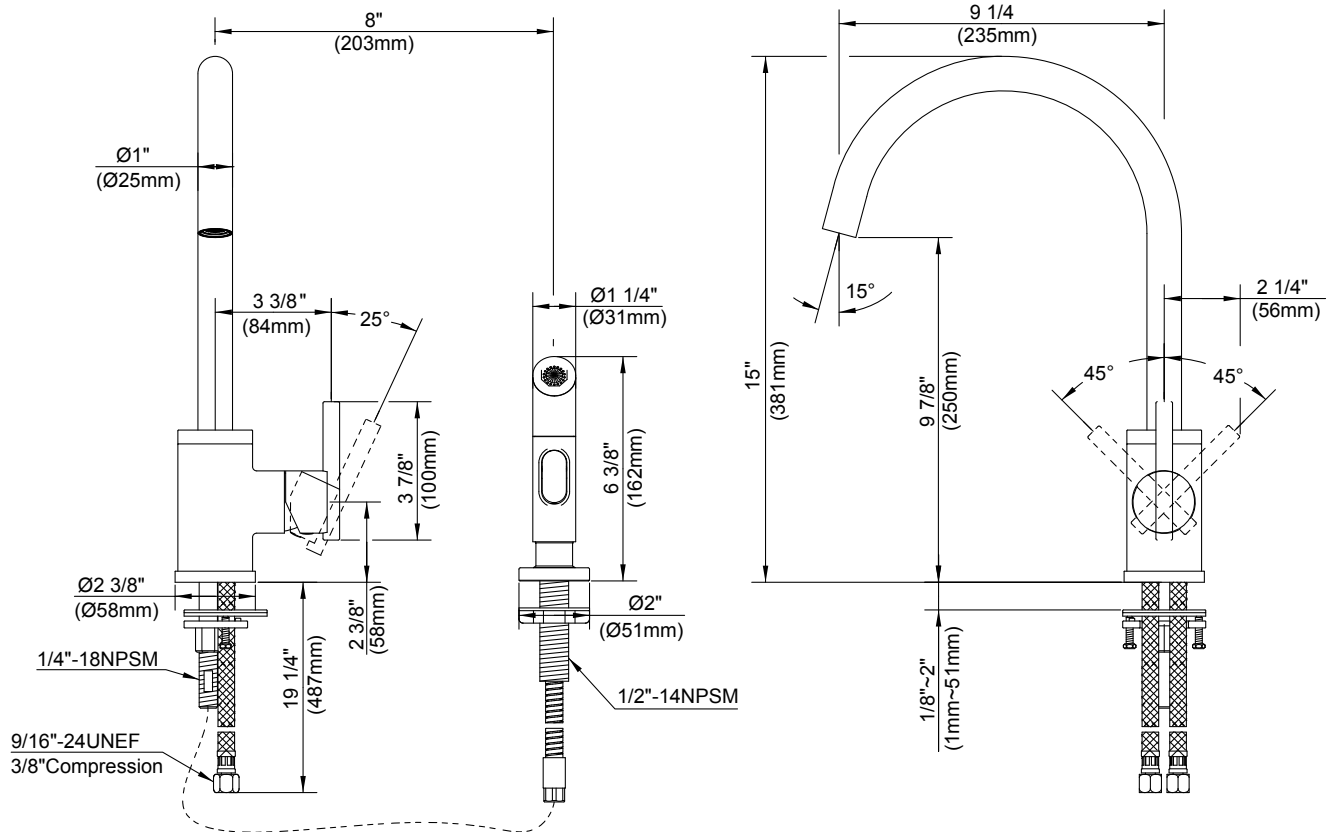

Finishes Available

- Chrome
- Other: Refer to Price List for additional finish