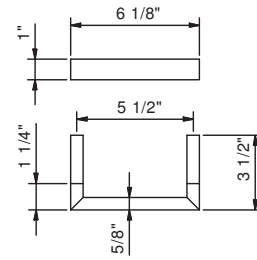

Art. 7709
Toilet paper holder

Project:

Room:

Date:

Comments:

Finishes:

Brushed Stainless steel 92 93 7709

Certifications/Awards: