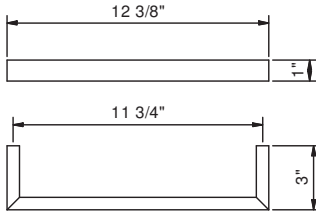

Art. 7706
12" Towel bar

Project:

Room:

Date:

Finishes:

Brushed Stainless steel 92 93 7706

Comments:

Certifications/Awards: