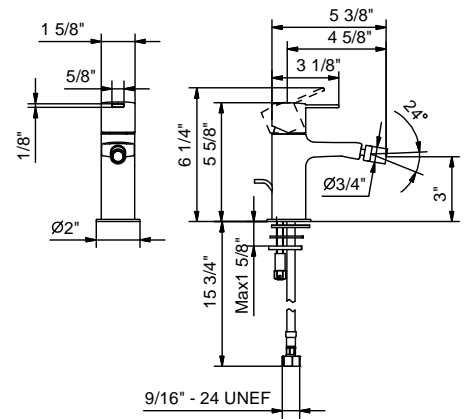

Art. M108WU

Single-hole bidet mixer

- 4 5/8" spout projection
- Ceramic disc cartridge
- Flexible supply lines
- Handle included

Finishes:

- Chrome** 24 02 M108WU
- Matte Black** 24 13 M108WU

Project:

Room: