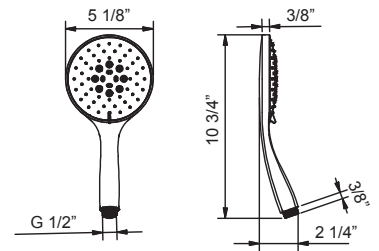

Art. 8929U

DISCO 5 1/8" handshower

- 3 functions: rain, mist blow, massage
- Anti-lime scale system
- Anti-siphon check valve
- Water flow restricted to 1.8 GPM

Finishes:

☐ **Chrome** 90 02 8929U

Project:

Room:

Date:

Comments:

Certifications/Awards: