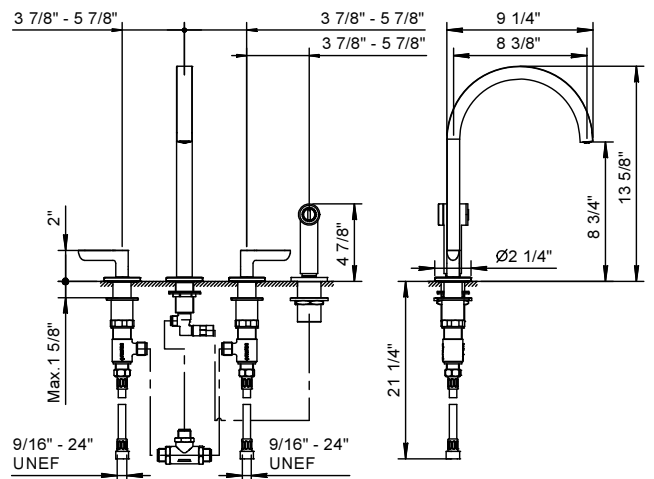

Art. R151U

Four-hole kitchen mixer

- 8 3/8" spout projection
- With handspray set
- Swivel spout
- Detached pull-out one jet handshower with on/off push button
- 4-hole
- 90° ceramic cartridge
- Without drain
- Flexible supply lines
- Handles included

Finishes:

- ☐ **Chrome** 53 02 R151U
- ☐ **Nickel PVD** 53 95 R151U
- ☐ **Matte Gun Metal PVD** 53 P5 R151U
- ☐ **Matte British Gold PVD** 53 P6 R151U
- ☐ **Matte Copper PVD** 53 P9 R151U

Project:

Room:

Date:

Comments:

Certifications/Awards: