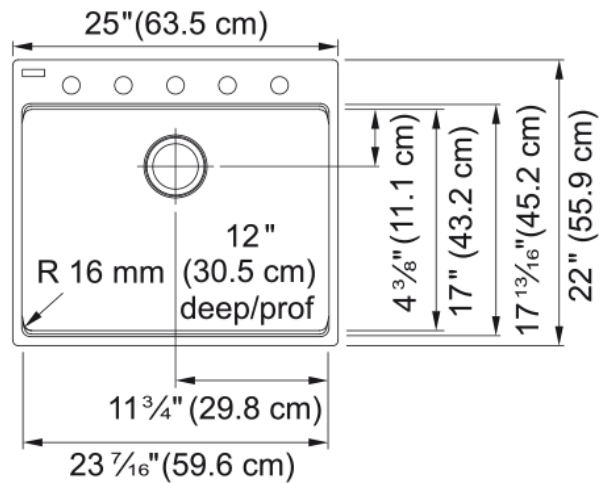

Maris Laundry Sink - MAG61023L-OYS-S | 114.0637.916

Technical Data

Aspect

Sink type	Sink
Type of material	Granite
Number of bowls	1
Color	Oyster
Surface finish	None

Product Dimensions

Exterior size: right to left	25
Exterior size: front to back	22
Large bowl size: right to left	23.465
Large bowl size: front to back	17.035
Large bowl: depth	12

Installation

Minimum cabinet size	27"
----------------------	-----

Product specifications

Installation type	Topmount / drop in
Installation type	Undermount
Drain hole	3 1/2"
Position of drainer	No drainer