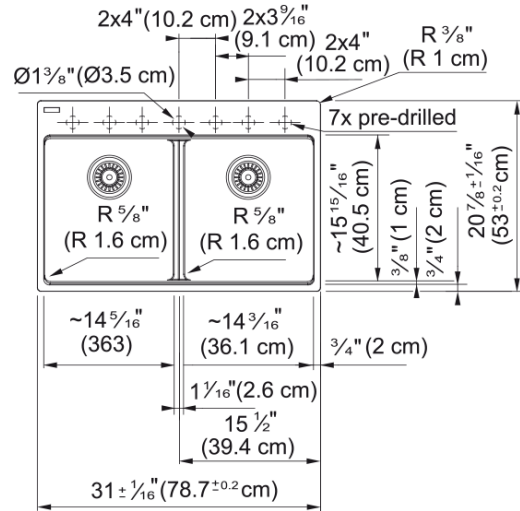

Maris Topmount Sink - MAG6201414-MOC | 114.0687.073

Technical Data

Aspect

Sink type	Sink
Type of material	Granite
Number of bowls	2
Color	Mocha
Finish	None

Product Dimensions

Exterior size: right to left	31
Exterior size: front to back	20.874
Large bowl size: right to left	14.252
Large bowl size: front to back	15.606
Large bowl: depth	9.492
Small bowl size: right to left	14.252
Small bowl size: front to back	15.606
Small bowl: depth	9.492

Installation

Minimum cabinet size	33"
----------------------	-----

Product specifications

Installation type	Topmount / drop in
Drain hole	3 1/2"
Position of drainer	No drainer

Product identification

Product brand	FRANKE
Product family	Maris
Collection	Maris
Certified by	IAPMO

Features

Drainers number	No drainer
-----------------	------------

Features

Product reversibility	No
Faucet ledge	Yes
Strainer assembly included	No
Strainer assembly type	No waste kit
Overflow	No
Number of faucet holes	7 - pre-scored
Soap dispenser hole	No