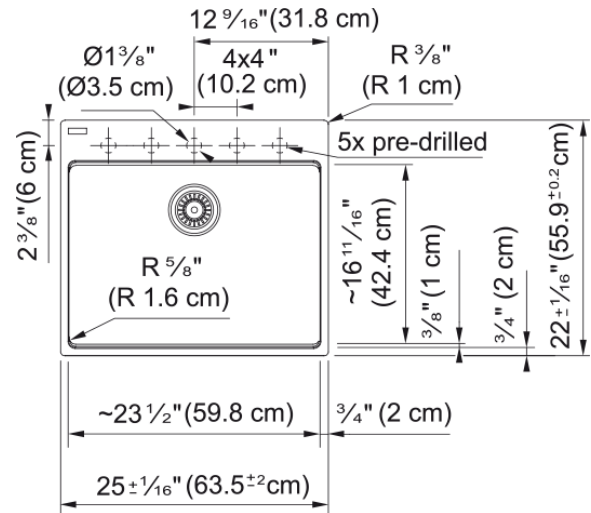

Maris Topmount Sink - MAG61023ADA-MBK | 114.0687.051

Technical Data

Aspect

Sink type	Sink
Type of material	Granite
Number of bowls	1
Color	Matte black
Finish	None

Product Dimensions

Exterior size: right to left	25
Exterior size: front to back	22.008
Large bowl size: right to left	23.465
Large bowl size: front to back	16.614
Large bowl: depth	5

Installation

Minimum cabinet size	27"
----------------------	-----

Product specifications

Installation type	Topmount / drop in
Drain hole	3 1/2"
Position of drainer	No drainer

Product identification

Product brand	FRANKE
Product family	Maris
Collection	Maris
Certified by	IAPMO

Features

Drainers number	No drainer
Product reversibility	No
Faucet ledge	Yes
Strainer assembly included	No

Features

Strainer assembly type	No waste kit
Overflow	No
Number of faucet holes	5 - pre-scored
Soap dispenser hole	No