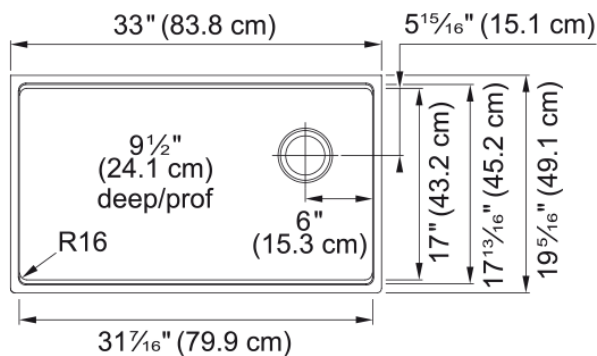

Maris Undermount Sink MAG110310W-MOC | 125.0688.136

Technical Data

Aspect

Sink type	Sink
Type of material	Granite
Number of bowls	1
Color	Mocha
Finish	None

Product Dimensions

Exterior size: right to left	33.004
Exterior size: front to back	19.335
Large bowl size: right to left	31.457
Large bowl size: front to back	17.035
Large bowl: depth	9.496

Installation

Minimum cabinet size	36"
----------------------	-----

Product specifications

Installation type	Undermount
Drain hole	3 1/2"
Position of drainer	No drainer

Product identification

Product brand	FRANKE
Product family	Maris
Collection	Maris
Certified by	CUPC