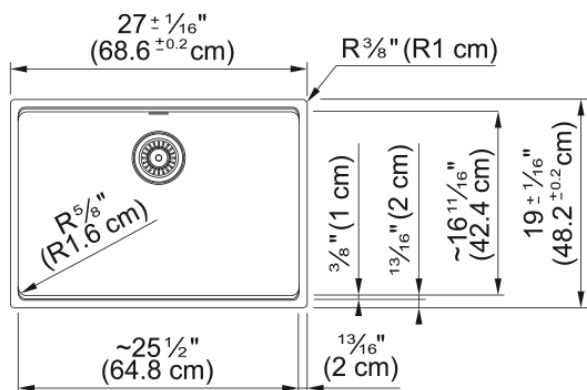

Maris Undermount Sink - MAG11025-PWT | 125.0687.027

Technical Data

Aspect

Sink type	Sink
Type of material	Granite
Number of bowls	1
Color	Polar white
Finish	None

Product Dimensions

Exterior size: right to left	27.008
Exterior size: front to back	18.976
Large bowl size: right to left	25.433
Large bowl size: front to back	16.732
Large bowl: depth	9.488

Installation

Minimum cabinet size	30"
----------------------	-----

Product specifications

Installation type	Undermount
Drain hole	3 1/2"
Position of drainer	No drainer

Product identification

Product brand	FRANKE
Product family	Maris
Collection	Maris
Certified by	IAPMO