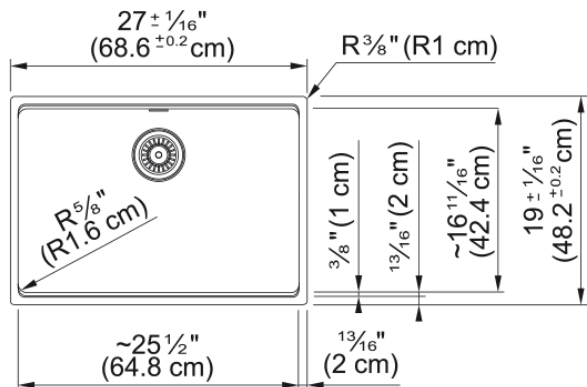

## Technical Data

### Product Dimensions

Exterior size: right to left	27.008
Exterior size: front to back	18.976
Large bowl size: right to left	25.433
Large bowl size: front to back	16.732
Large bowl: depth	9.488