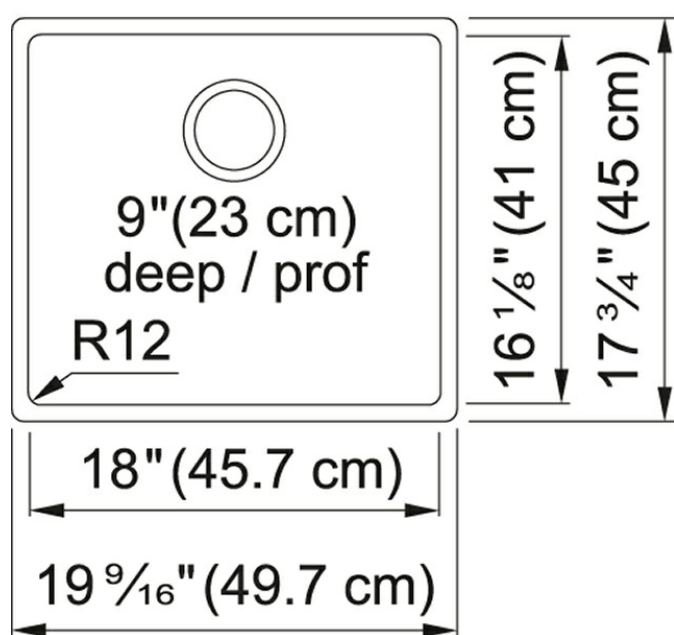

Product Picture

Technical Drawing

Product Dimensions

| | |
|----------------------|----------|
| Length overall | 19 9/16" |
| Width overall | 17 3/4" |
| Length of large bowl | 18" |
| Width of large bowl | 16 1/8" |
| Depth of large bowl | 9" |
| Minimum Cabinet Size | 24" |

General Information

| | |
|------------------|--------------------------|
| Type of Material | 18 Gauge Stainless Steel |
| Number of Bowls | 1 |
| Faucet Hole | None |
| Where to buy | Showroom |

Article Numbers