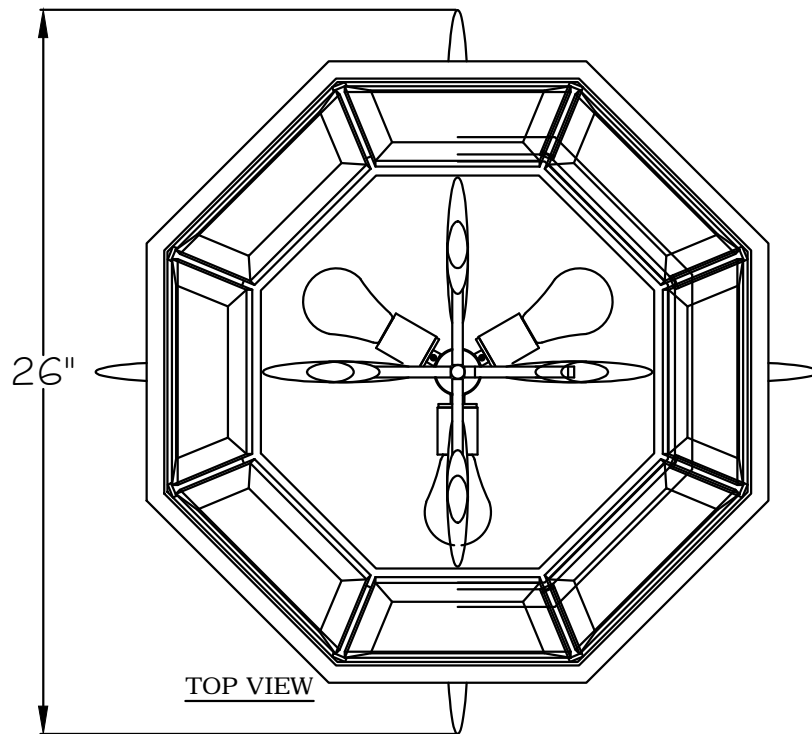

CUSTOMER REFERENCE DRAWING

STYLE CONFIGURATIONS:

-ST SILVER

767740 GOLD

-SF4 SILVER

-SF3 GOLD

This drawing, specifications and the product depicted are the exclusive property of Fine Art Handcrafted Lighting®. In compliance with US copyright and patent requirements, notice is hereby given that this document and the product depicted shall not be copied, altered or used in any manner without the expressed written consent of Fine Art Handcrafted Lighting®.