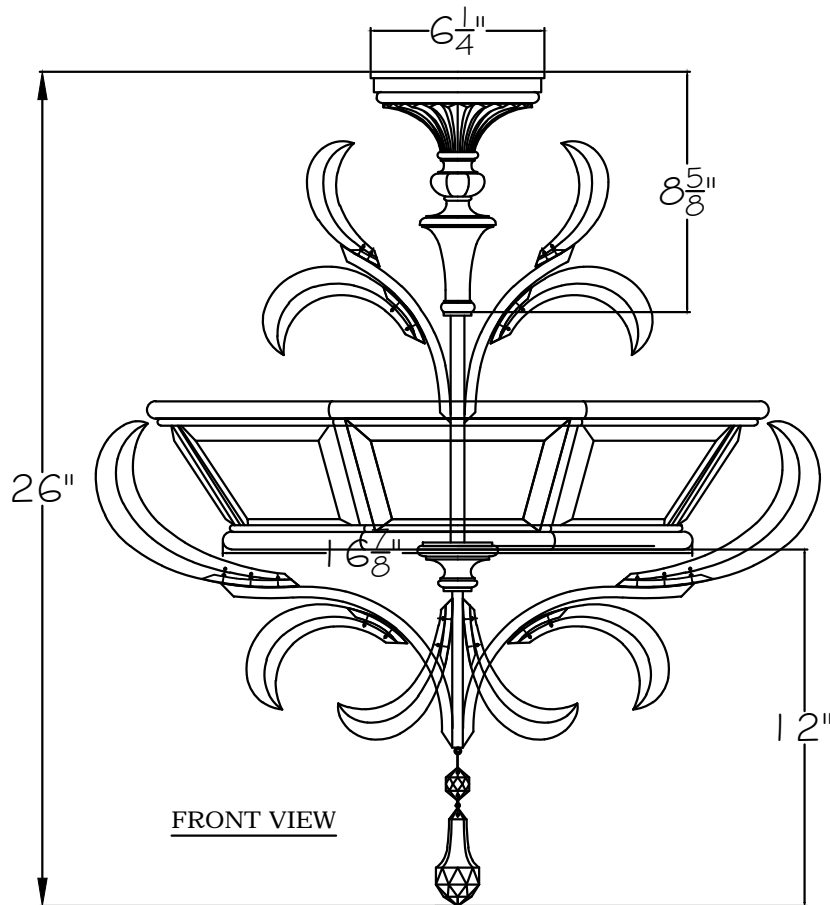

CUSTOMER REFERENCE DRAWING

STYLE CONFIGURATIONS:

-ST SILVER

767740 GOLD

-SF4 SILVER

-SF3 GOLD

This drawing, specifications and the product depicted are the exclusive property of Fine Art Handcrafted Lighting®. In compliance with US copyright and patent requirements, notice is hereby given that this document and the product depicted shall not be copied, altered or used in any manner without the expressed written consent of Fine Art Handcrafted Lighting®.