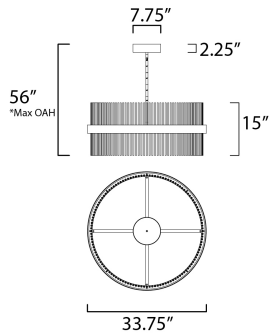

PRODUCT DESCRIPTION

Round rings of Black support rows of tubing in your choice of Satin Brass, Satin Nickel or Satin Brass/Satin Nickel combined. The tubing comes to life when illuminated from the front by LED which directs light both up and down for even room illumination. The color temperature of the LED can be adjusted by any Bluetooth device to change the appearance of the fixture to suit any room decor.

*max overall height

MEASUREMENTS

DIMENSION : 33.75" L x 33.75" W x 15" H
 MAX OAH : 56" OAH
 CANOPY : 7.75" W x 2.25" H x 7.75" L
 HANGING WEIGHT : 28 lb

LAMPING

INPUT VOLTAGE : 120-277V
 LUMENS : 7,000 Rated (2,500 Del.)
 BULB : 2 x 73W LED PCB Integrated , 73W Total
 BULB INCLUDED : (Integrated)
 DIMMABLE : Bluetooth Triac & ELV
 CRI : 80 CRI
 COLOR_TEMP : 2700 - 5000K

FINISHES OPTION

-  Black / Satin Brass
-  Black / Satin Nickel
-  Black / Satin Nickel / Satin Brass

MATERIAL

Steel

RATINGS

cETLus
 Dry Location

ADDITIONAL

SLOPE: 90
 RATED LIFE 25000 Hours
 OPERATING TEMPERATURE:
 -20°C (-4°F), 40°C (104°F)