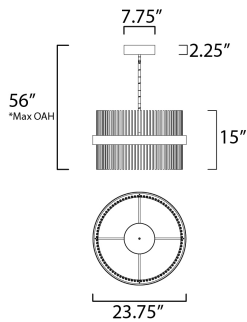

FINISHES OPTION

-  Black / Satin Brass
-  Black / Satin Nickel
-  Black / Satin Nickel / Satin Brass

MATERIAL

Steel

RATINGS

cETLus
Dry Location

ADDITIONAL

SLOPE: 90
RATED LIFE 25000 Hours
OPERATING TEMPERATURE:
-20°C (-4°F), 40°C (104°F)

MEASUREMENTS

DIMENSION : 23.75" L x 23.75" W x 15" H
 MAX OAH : 56" OAH
 CANOPY : 7.75" W x 2.25" H x 7.75" L
 HANGING WEIGHT : 21.16 lb

LAMPING

INPUT VOLTAGE : 120-277V
 LUMENS : 4,900 Rated (1,600 Del.)
 BULB : 2 x 53W LED PCB Integrated , 53W Total
 BULB INCLUDED : (Integrated)
 DIMMABLE : Bluetooth Triac & ELV
 CRI : 80 CRI
 COLOR_TEMP : 2700 - 5000K