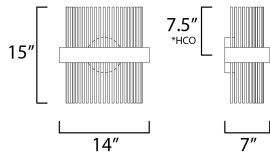

LAMPING

INPUT VOLTAGE : 120-277V
LUMENS : 1,400 Rated (490 Del.)
BULB : 2 x 17W LED PCB Integrated , 17W Total
BULB INCLUDED : (Integrated)
DIMMABLE : Bluetooth Triac & ELV
CRI : 80 CRI
COLOR_TEMP : 2700 - 5000K
LIGHTING_DIRECTION : Down