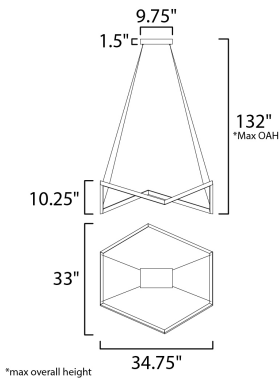

PRODUCT DESCRIPTION

Channels of Black are fused in an erratic fashion concealing a LED light source that emits a soft and even illumination to the surface below. Light intensity is adjustable down to 10% to allow for multiple room scene settings.

MEASUREMENTS

- DIMENSION : 34.75" L x 33" W x 10.25" H
- MAX OAH : 132" OAH
- CANOPY : 6" W x 1.5" H x 9.75" L
- HANGING WEIGHT : 16.09 lb

LAMPING

- INPUT VOLTAGE : 120V
- LUMENS : 3,500 Rated (2,200 Del.)
- BULB : 1 x 50W LED PCB Integrated , 50W Total
- BULB INCLUDED : (Integrated)
- DIMMABLE : Triac CL
- CRI : 80+ CRI
- COLOR_TEMP : 3000K