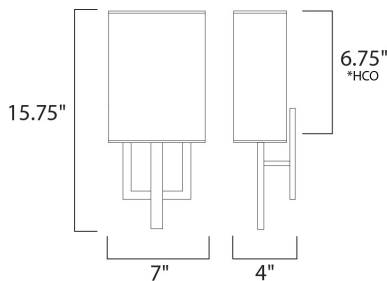

*height from center of outlet to the top of the fixture

MEASUREMENTS

DIMENSION : 7" W x 15.75" H x 4" Ext
 MAX OAH : 4.92" W x 13.78" H
 HANGING WEIGHT : 2.38 lb

LAMPING

INPUT VOLTAGE : 120V
 LUMENS : 1,050 Rated
 BULB : 2 x 6W LED PCB Integrated , 12W Total
 BULB INCLUDED : (Integrated)
 DIMMABLE : Triac CL
 CRI : 80+ CRI
 COLOR_TEMP : 3000K