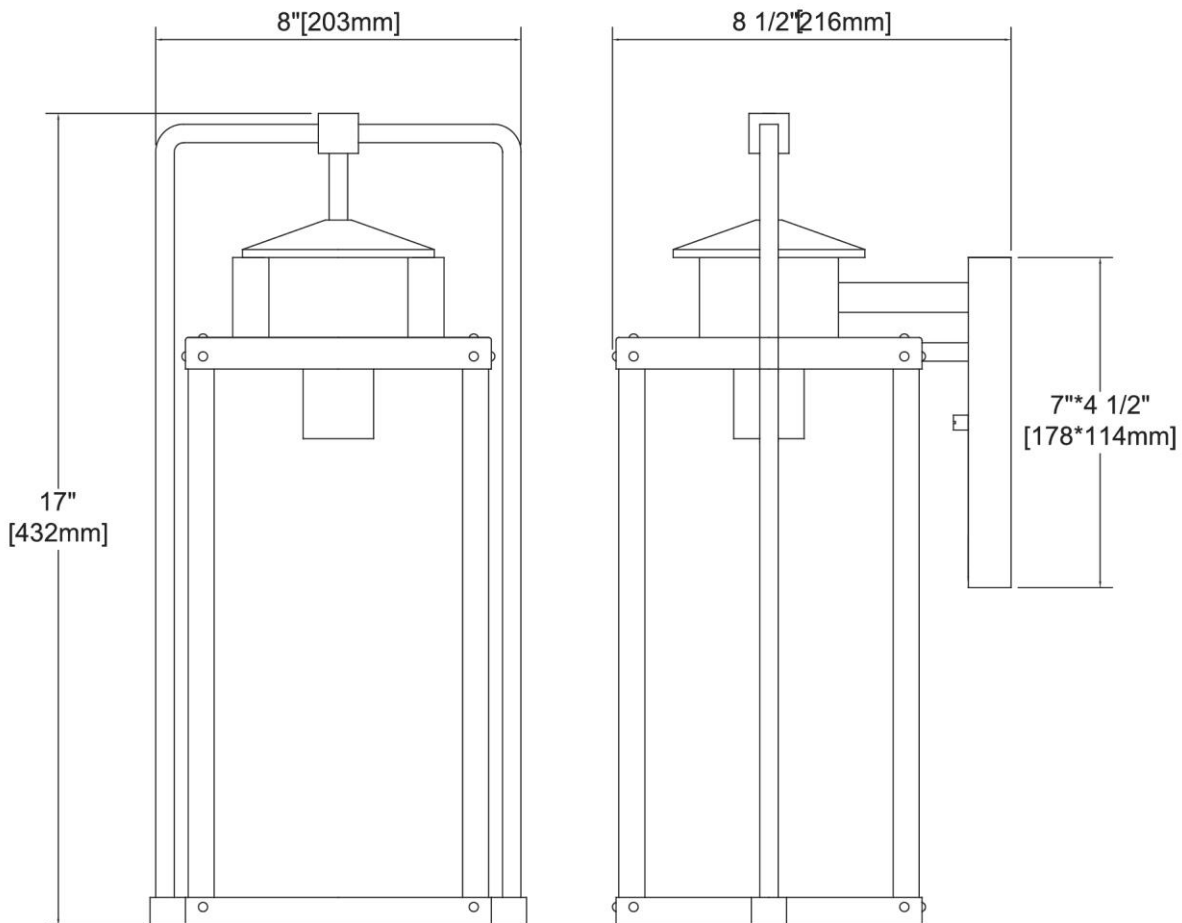

ITEM #:	89182/1
UPC	748119141015
Description	Crested Butte 1-Light Outdoor Sconce in Vintage Brass with Clear Glass Enclosure
Finish	Vintage Brass
Materials	Aluminum, Glass
Brand	ELK Lighting
Collection	Crested Butte
Category	Outdoor Lighting
Type	Sconce

ITEM DIMENSIONS				RATINGS & SPECIFICATIONS				
Width	8 inches			Safety Rating	UL		Certification	Wet locations
Depth	9 inches			ADA Compliant	N/A		Voltage	120 volts
Height	17 inches			BULBS / SOCKETS				
Weight	6 pounds			Quantity	1	Wattage	60 watts	
ADDITIONAL DIMENSIONS				Included	No	Type	A19 (E26 Medium Base)	
Backplate / Canopy	4.5x7			Other	N/A			
HCWO	6 inches			CHAIN / CORD INFORMATION				
Min. Extension	N/A			Chain	N/A	Cord	8 inches	
Max. Extension	N/A			SHADE / GLASS DETAILS				
OVERALL HEIGHT				Shade/Glass Description	Clear Glass Enclosure			
Min.	N/A		Max.	N/A				
EXTENSION ROD(S)				Width	N/A		Height	N/A
N/A				Width at Top	N/A		Width at Bottom	N/A