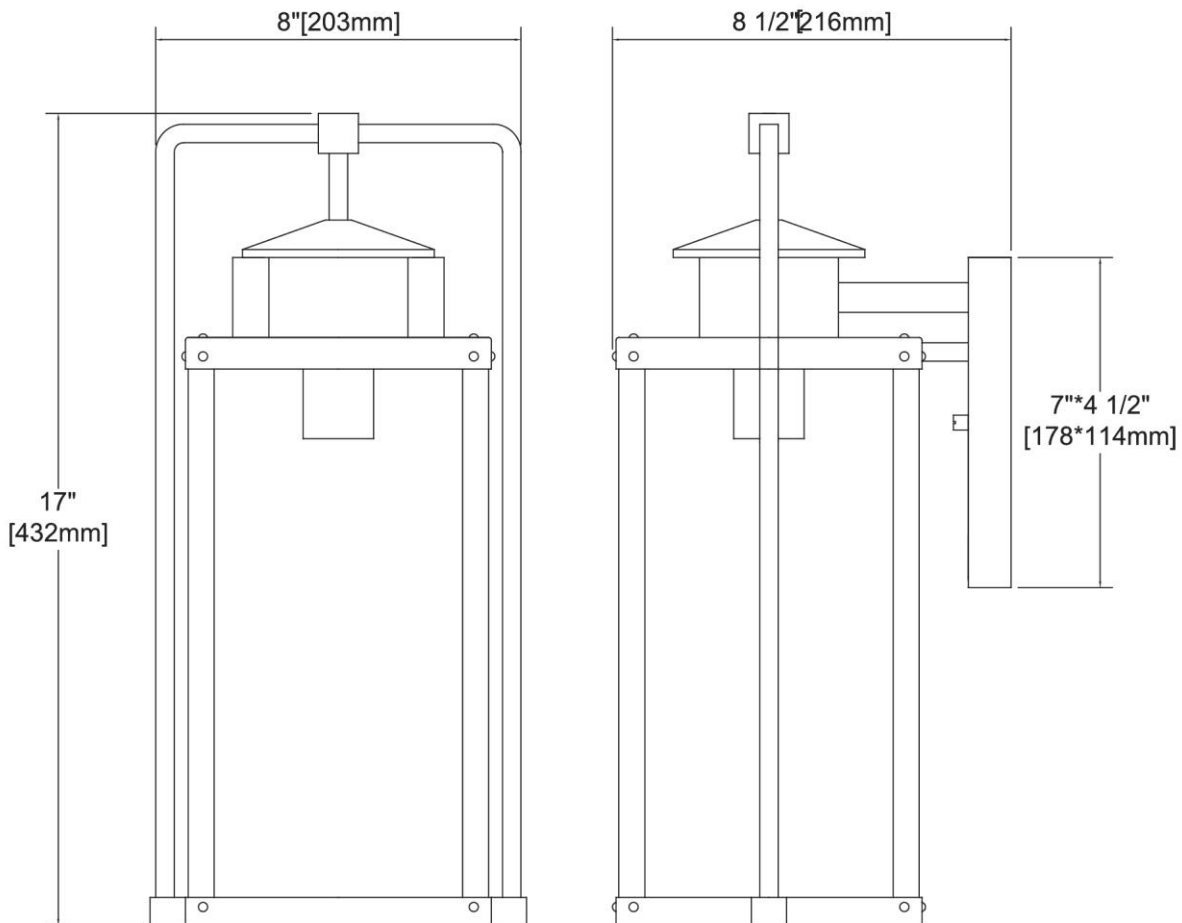

ITEM #:	89172/1
UPC	748119140964
Description	Crested Butte 1-Light Outdoor Sconce in Antique Brushed Aluminum with Clear Glass Enclosure
Finish	Antique Brushed Aluminum
Materials	Aluminum, Glass
Brand	ELK Lighting
Collection	Crested Butte
Category	Outdoor Lighting
Type	Sconce

ITEM DIMENSIONS				RATINGS & SPECIFICATIONS				
Width	8 inches			Safety Rating	UL		Certification	Wet locations
Depth	9 inches			ADA Compliant	N/A		Voltage	120 volts
Height	17 inches			BULBS / SOCKETS				
Weight	6 pounds			Quantity	1	Wattage	60 watts	
ADDITIONAL DIMENSIONS				Included	No	Type	A19 (E26 Medium Base)	
Backplate / Canopy	4.5x7			Other	N/A			
HCWO	6 inches			CHAIN / CORD INFORMATION				
Min. Extension	N/A			Chain	N/A		Cord	8 inches
Max. Extension	N/A			SHADE / GLASS DETAILS				
OVERALL HEIGHT				Shade/Glass Description	Clear Glass Enclosure			
Min.	N/A	Max.	N/A					
EXTENSION ROD(S)				Width	N/A		Height	N/A
N/A				Width at Top	N/A		Width at Bottom	N/A