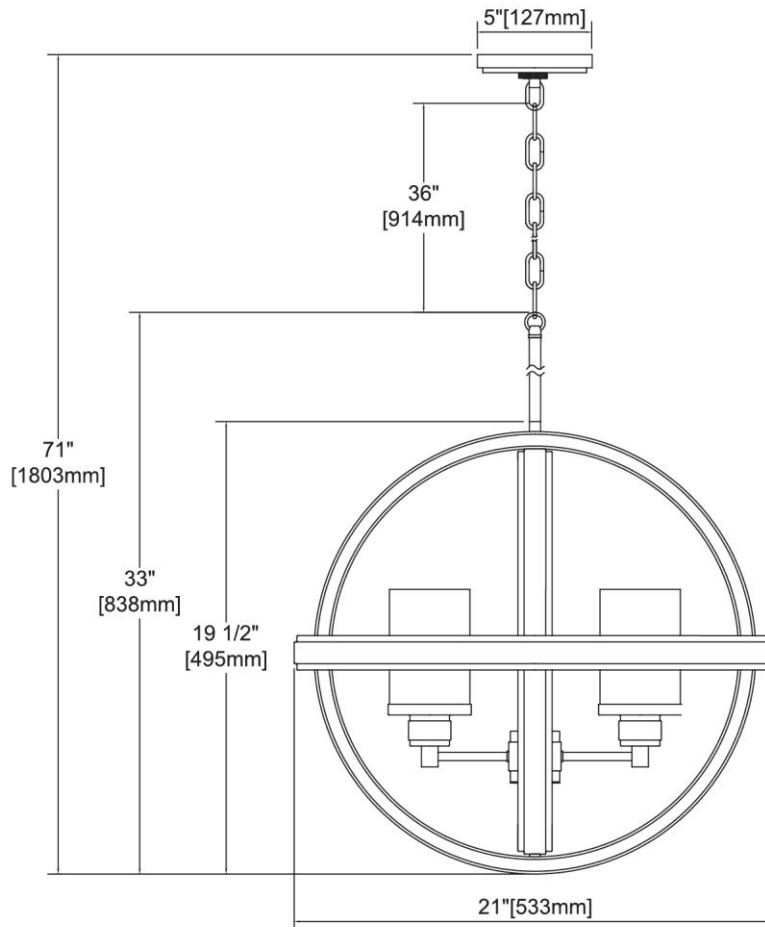


	ITEM #:	89158/4
	UPC	748119140834
	Description	Beaufort 4-Light Chandelier in Anvil Iron and Distressed Antique Graywood with Seedy Glass
	Finish	Anvil Iron, Distressed Antique Graywood
	Materials	Glass, Steel
	Brand	ELK Lighting
	Collection	Beaufort
	Category	Indoor Lighting
	Type	Chandelier

ITEM DIMENSIONS				RATINGS & SPECIFICATIONS				
Width	21 inches			Safety Rating	UL		Certification	Dry locations
Depth	21 inches			ADA Compliant	N/A		Voltage	120 volts
Height	21 inches			BULBS / SOCKETS				
Weight	14 pounds			Quantity	4	Wattage	60 watts	
ADDITIONAL DIMENSIONS				Included	No		Type	A19 (E26 Medium Base)
Backplate / Canopy	5 diameter			Other	N/A			
HCWO	N/A			CHAIN / CORD INFORMATION				
Min. Extension	N/A			Chain	36 inches	Cord	72 inches - Black	
Max. Extension	N/A			SHADE / GLASS DETAILS				
OVERALL HEIGHT				Shade/Glass Description	Seedy Glass			
Min.	36 inches	Max.	71 inches					
EXTENSION ROD(S)				Width	3.5 inches		Height	6 inches
Rods: 1-12				Width at Top	N/A		Width at Bottom	N/A