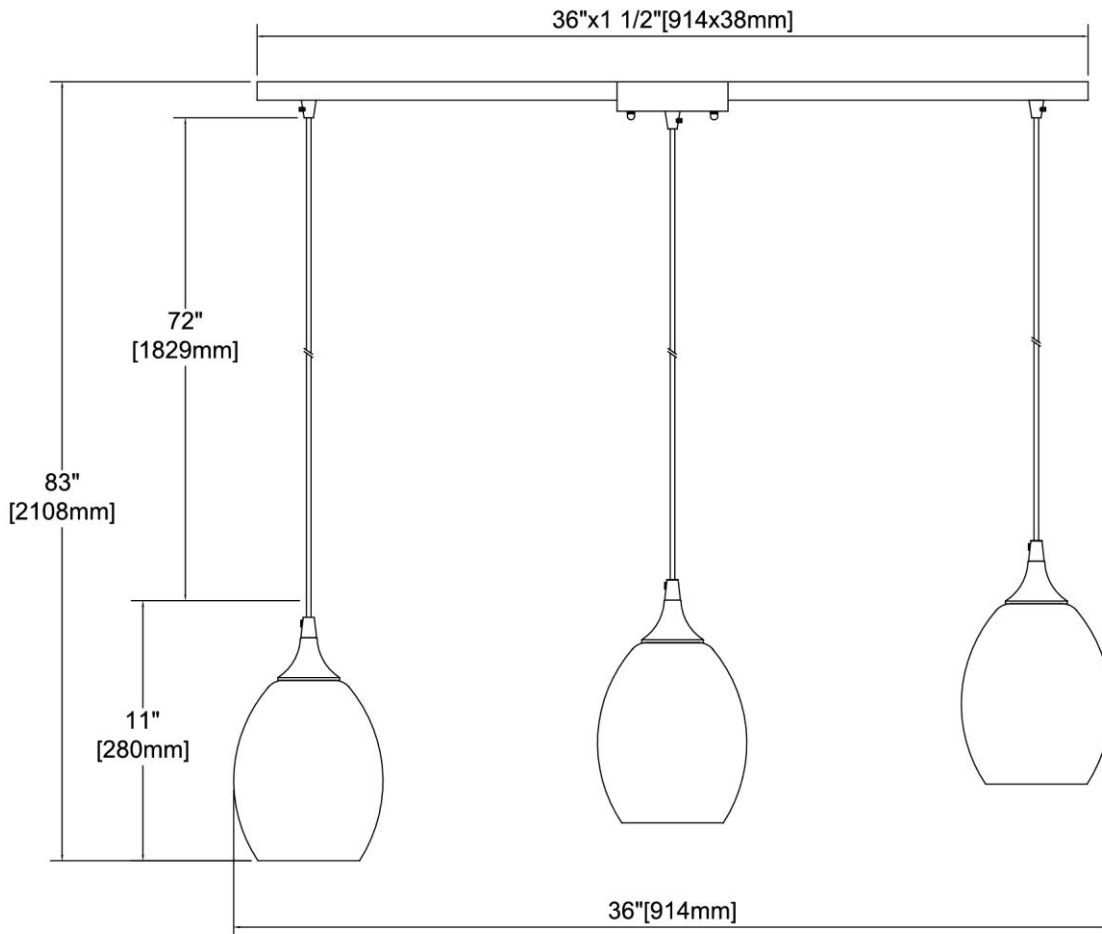

<b>ITEM #:</b>	85214/3L
<b>UPC</b>	748119136677
<b>Description</b>	Cirrus 3-Light Linear Mini Pendant Fixture in Satin Nickel with Opal White and Clear Glass
<b>Finish</b>	Satin Nickel
<b>Materials</b>	Glass, Steel
<b>Brand</b>	ELK Lighting
<b>Collection</b>	Cirrus
<b>Category</b>	Indoor Lighting
<b>Type</b>	Mini Pendant

ITEM DIMENSIONS				RATINGS & SPECIFICATIONS				
<b>Width</b>	36 inches			<b>Safety Rating</b>	ETL		<b>Certification</b>	Dry locations
<b>Depth</b>	6 inches			<b>ADA Compliant</b>	N/A		<b>Voltage</b>	120 volts
<b>Height</b>	11 inches			<b>BULBS / SOCKETS</b>				
<b>Weight</b>	8 pounds			<b>Quantity</b>	3	<b>Wattage</b>	100 watts	
<b>ADDITIONAL DIMENSIONS</b>				<b>Included</b>	No	<b>Type</b>	A19 (E26 Medium Base)	
<b>Backplate / Canopy</b>	36 diameter			<b>Other</b>	N/A			
<b>HCWO</b>	N/A			<b>CHAIN / CORD INFORMATION</b>				
<b>Min. Extension</b>	N/A			<b>Chain</b>	N/A	<b>Cord</b>	72 inches - Clear	
<b>Max. Extension</b>	N/A			<b>SHADE / GLASS DETAILS</b>				
<b>OVERALL HEIGHT</b>				<b>Shade/Glass Description</b>	Opal white glass with clear bottom			
<b>Min.</b>	14 inches	<b>Max.</b>	83 inches					
<b>EXTENSION ROD(S)</b>				<b>Width</b>	6 inches		<b>Height</b>	8 inches
N/A				<b>Width at Top</b>	6 inches		<b>Width at Bottom</b>	6 inches