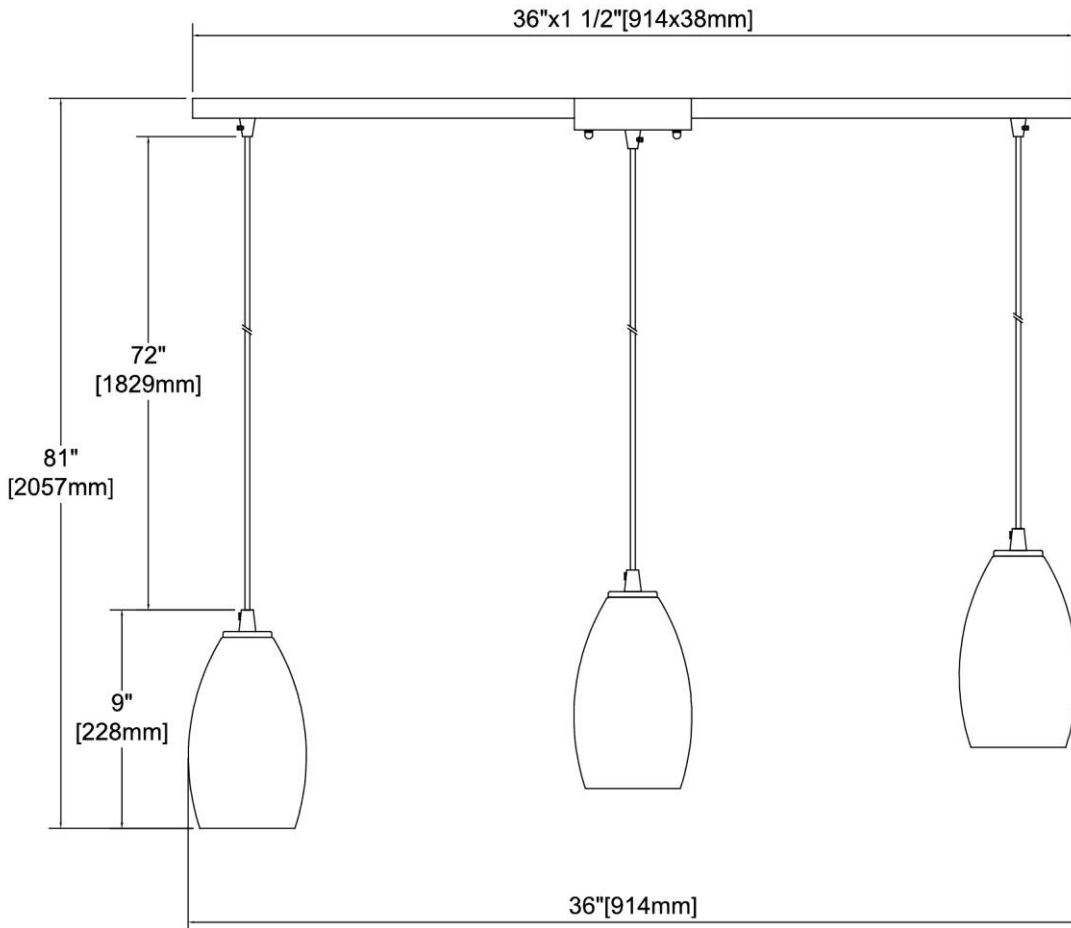

ITEM #:	85211/3L
UPC	748119136615
Description	Turbulence 3-Light Linear Mini Pendant Fixture in Satin Nickel with Clear, Aqua, and White Glass
Finish	Satin Nickel
Materials	Glass, Steel
Brand	ELK Lighting
Collection	Turbulence
Category	Indoor Lighting
Type	Mini Pendant

ITEM DIMENSIONS				RATINGS & SPECIFICATIONS				
Width	36 inches			Safety Rating	ETL		Certification	Dry locations
Depth	5 inches			ADA Compliant	N/A		Voltage	120 volts
Height	9 inches			BULBS / SOCKETS				
Weight	8 pounds			Quantity	3	Wattage	100 watts	
ADDITIONAL DIMENSIONS				Included	No	Type	A19 (E26 Medium Base)	
Backplate / Canopy	36 diameter			Other	N/A			
HCWO	N/A			CHAIN / CORD INFORMATION				
Min. Extension	N/A			Chain	N/A	Cord	72 inches - Clear	
Max. Extension	N/A			SHADE / GLASS DETAILS				
OVERALL HEIGHT				Shade/Glass Description	Clear glass with aqua blue and white swirls			
Min.	12 inches	Max.	81 inches					
EXTENSION ROD(S)				Width	4.5 inches		Height	8 inches
N/A				Width at Top	4.5 inches		Width at Bottom	4.5 inches