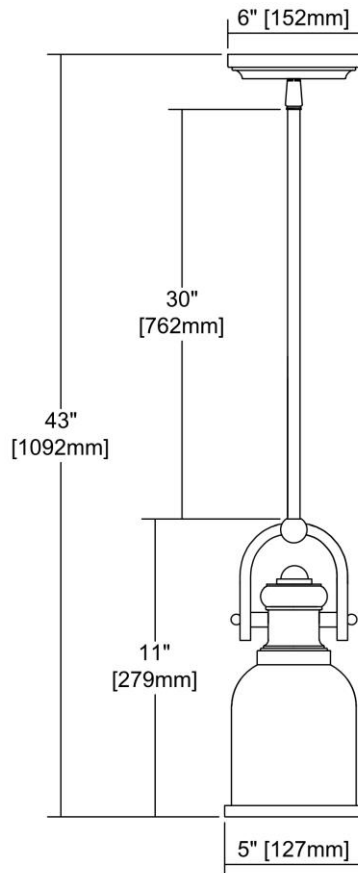

ITEM #:	66681-1-LA
UPC	748119120911
Description	Brooksdale 1-Light Mini Pendant in Weathered Zinc with White Glass - Includes Adapter Kit
Finish	Weathered Zinc
Materials	Glass, Metal
Brand	ELK Lighting
Collection	Brooksdale
Category	Indoor Lighting
Type	Mini Pendant

ITEM DIMENSIONS				RATINGS & SPECIFICATIONS				
Width	5 inches			Safety Rating	UL		Certification	N/A
Depth	5 inches			ADA Compliant	N/A		Voltage	N/A
Height	11 inches			BULBS / SOCKETS				
Weight	4 pounds			Quantity	1	Wattage	100 watts	
ADDITIONAL DIMENSIONS				Included	No		Type	A19 (E26 Medium Base)
Backplate / Canopy	6x6			Other	N/A			
HCWO	N/A			CHAIN / CORD INFORMATION				
Min. Extension	N/A			Chain	N/A		Cord	N/A
Max. Extension	N/A			SHADE / GLASS DETAILS				
OVERALL HEIGHT				Shade/Glass Description	White Glass			
Min.	N/A		Max.	N/A				
EXTENSION ROD(S)				Width	N/A		Height	N/A
Rods: 1-6, 2-12				Width at Top	N/A		Width at Bottom	N/A