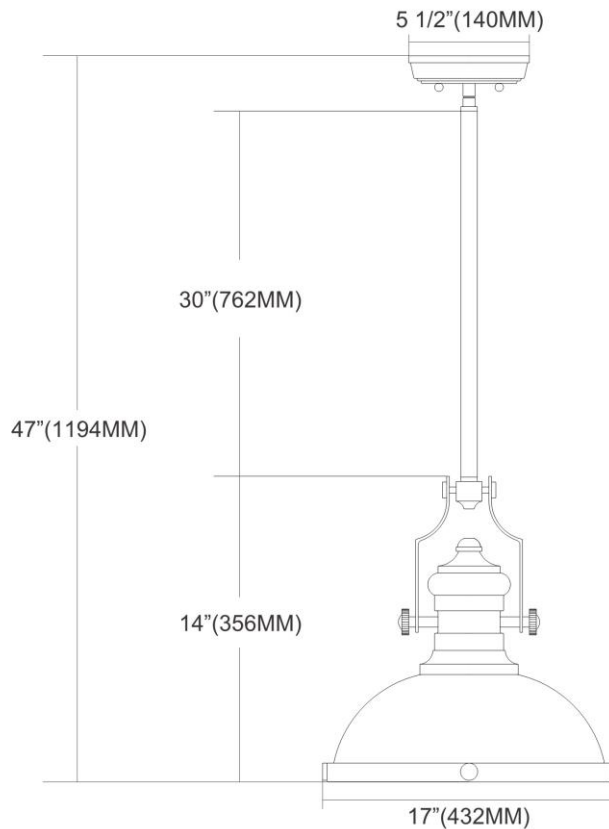

<b>ITEM #:</b>	66138-1
<b>UPC</b>	830335013013
<b>Description</b>	Chadwick 1-Light Pendant in Oiled Bronze with Matching Shade
<b>Finish</b>	Oiled Bronze
<b>Materials</b>	Glass, Steel
<b>Brand</b>	ELK Lighting
<b>Collection</b>	Chadwick
<b>Category</b>	Indoor Lighting
<b>Type</b>	Pendant

ITEM DIMENSIONS				RATINGS & SPECIFICATIONS				
<b>Width</b>	17 inches			<b>Safety Rating</b>	N/A		<b>Certification</b>	N/A
<b>Depth</b>	17 inches			<b>ADA Compliant</b>	N/A		<b>Voltage</b>	N/A
<b>Height</b>	14 inches			BULBS / SOCKETS				
<b>Weight</b>	9 pounds			<b>Quantity</b>	1	<b>Wattage</b>	100 watts	
ADDITIONAL DIMENSIONS				<b>Included</b>	No		<b>Type</b>	A19 (E26 Medium Base)
<b>Backplate / Canopy</b>	6x6			<b>Other</b>	N/A			
<b>HCWO</b>	N/A			CHAIN / CORD INFORMATION				
<b>Min. Extension</b>	N/A			<b>Chain</b>	N/A		<b>Cord</b>	N/A
<b>Max. Extension</b>	N/A			SHADE / GLASS DETAILS				
OVERALL HEIGHT				<b>Shade/Glass Description</b>	Matching Shade			
<b>Min.</b>	N/A		<b>Max.</b>	N/A				
EXTENSION ROD(S)				<b>Width</b>	17 inches		<b>Height</b>	N/A
Rods: 1-6, 2-12				<b>Width at Top</b>	N/A		<b>Width at Bottom</b>	N/A