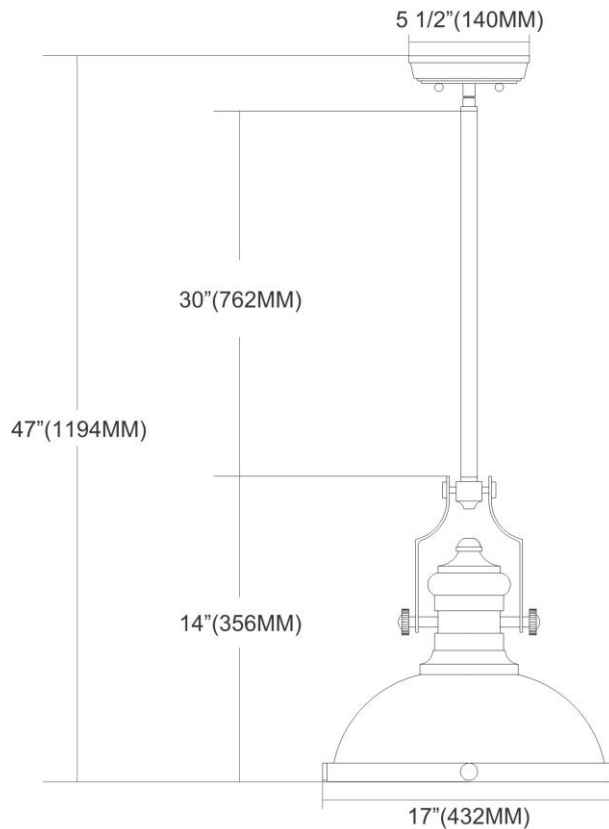


	<b>ITEM #:</b>	66128-1
	<b>UPC</b>	830335013006
	<b>Description</b>	Chadwick 1-Light Pendant in Satin Nickel with Matching Shade
	<b>Finish</b>	Satin Nickel
	<b>Materials</b>	Glass, Steel
	<b>Brand</b>	ELK Lighting
	<b>Collection</b>	Chadwick
	<b>Category</b>	Indoor Lighting
	<b>Type</b>	Pendant

ITEM DIMENSIONS				RATINGS & SPECIFICATIONS				
<b>Width</b>	17 inches			<b>Safety Rating</b>	N/A		<b>Certification</b>	N/A
<b>Depth</b>	17 inches			<b>ADA Compliant</b>	N/A		<b>Voltage</b>	N/A
<b>Height</b>	14 inches			<b>BULBS / SOCKETS</b>				
<b>Weight</b>	9 pounds			<b>Quantity</b>	1	<b>Wattage</b>	100 watts	
ADDITIONAL DIMENSIONS				<b>Included</b>	No		<b>Type</b>	A19 (E26 Medium Base)
<b>Backplate / Canopy</b>	6x6			<b>Other</b>	N/A			
<b>HCWO</b>	N/A			CHAIN / CORD INFORMATION				
<b>Min. Extension</b>	N/A			<b>Chain</b>	N/A		<b>Cord</b>	N/A
<b>Max. Extension</b>	N/A			SHADE / GLASS DETAILS				
OVERALL HEIGHT				<b>Shade/Glass Description</b>	Matching Shade			
<b>Min.</b>	N/A		<b>Max.</b>	N/A				
EXTENSION ROD(S)				<b>Width</b>	17 inches		<b>Height</b>	N/A
Rods: 1-6, 2-12				<b>Width at Top</b>	N/A		<b>Width at Bottom</b>	N/A