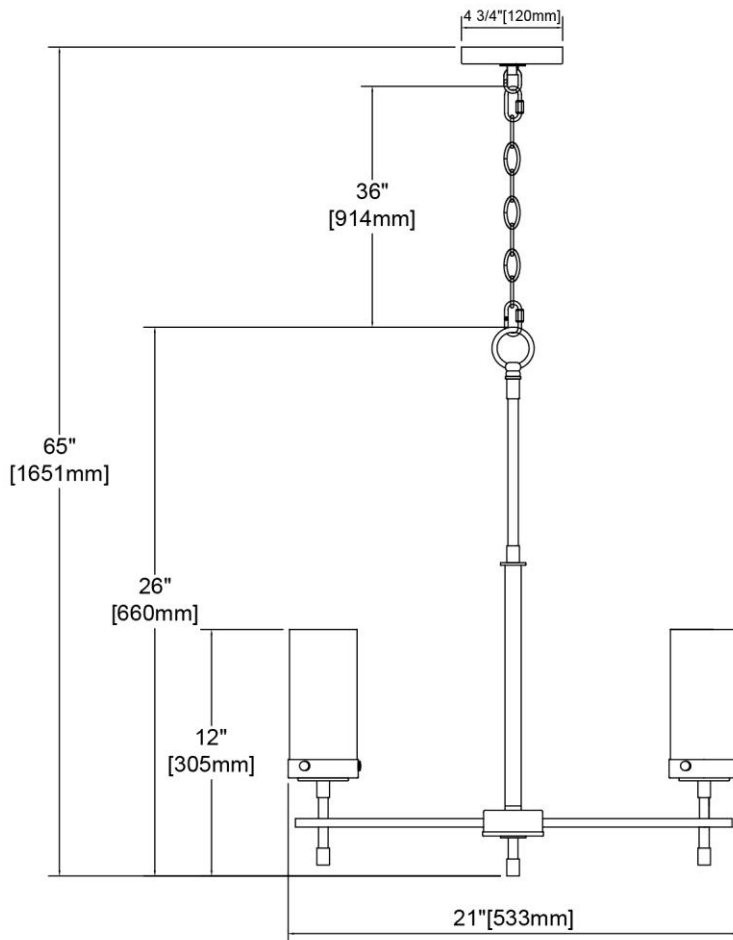

ITEM #:	47305/3
UPC	748119139630
Description	Melinda 3-Light Chandelier in Polished Chrome with Seedy Glass
Finish	Polished Chrome
Materials	Glass, Steel
Brand	ELK Lighting
Collection	Melinda
Category	Indoor Lighting
Type	Chandelier

ITEM DIMENSIONS				RATINGS & SPECIFICATIONS				
Width	21 inches			Safety Rating	ETL		Certification	Dry locations
Depth	21 inches			ADA Compliant	N/A		Voltage	120 volts
Height	26 inches			BULBS / SOCKETS				
Weight	6 pounds			Quantity	3	Wattage	60 watts	
ADDITIONAL DIMENSIONS				Included	No	Type	Torpedo (E12 Candelabra Base)	
Backplate / Canopy	4.75 diameter			Other	N/A			
HCWO	N/A			CHAIN / CORD INFORMATION				
Min. Extension	N/A			Chain	36 inches	Cord	72 inches - Clear	
Max. Extension	N/A			SHADE / GLASS DETAILS				
OVERALL HEIGHT				Shade/Glass Description	Seedy Glass			
Min.	29 inches	Max.	65 inches	Width	3 inches		Height	7 inches
EXTENSION ROD(S)				Width at Top	N/A		Width at Bottom	N/A
Rods: 1-20								