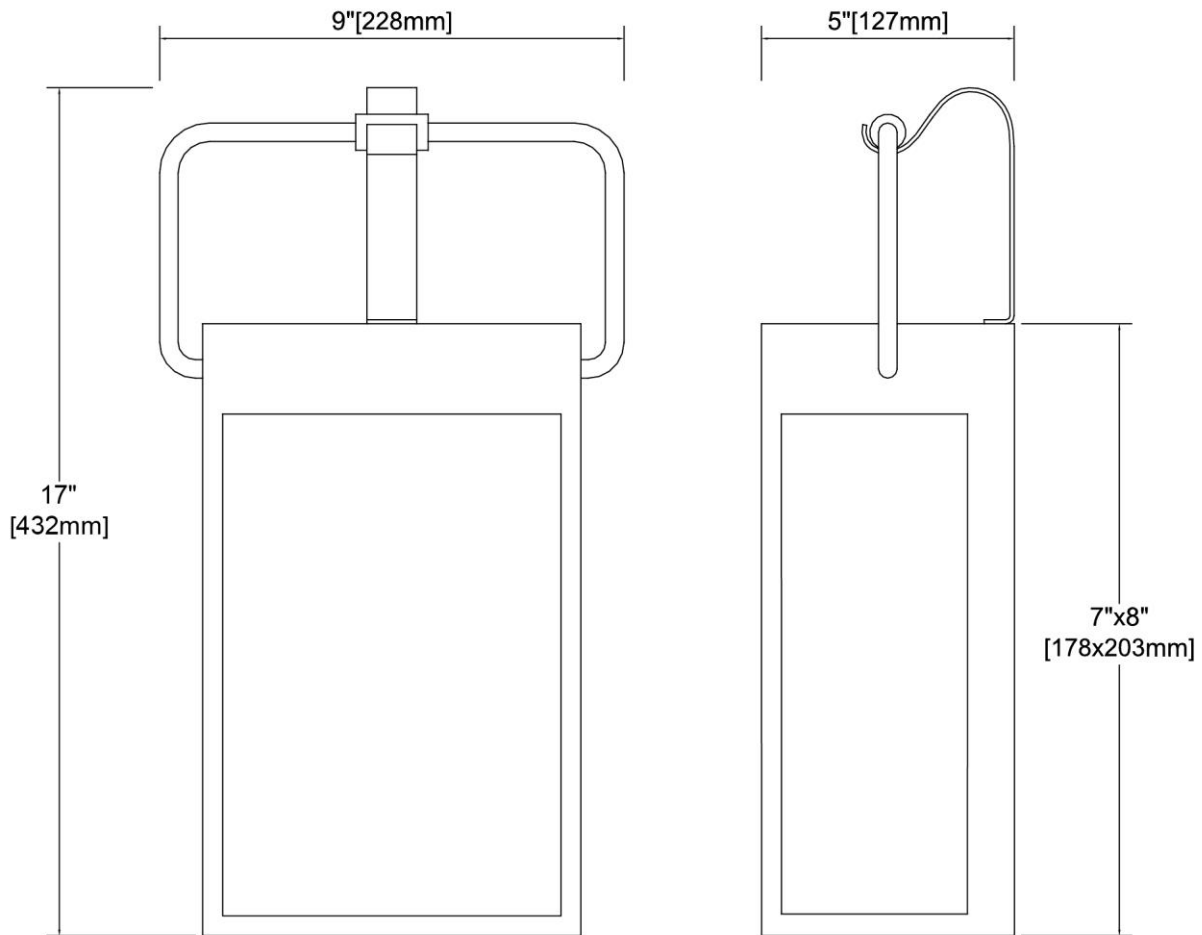

ITEM #:	46682/1
UPC	748119134277
Description	Knowlton 1-Light Sconce in Matte Black with Seedy Glass
Finish	Matte Black, Brushed Brass
Materials	Brass, Glass, Steel
Brand	ELK Lighting
Collection	Knowlton
Category	Outdoor Lighting
Type	Sconce

ITEM DIMENSIONS				RATINGS & SPECIFICATIONS				
Width	9 inches			Safety Rating	ETL		Certification	Wet locations
Depth	5 inches			ADA Compliant	N/A		Voltage	120
Height	17 inches			BULBS / SOCKETS				
Weight	5 pounds			Quantity	1	Wattage	100 watts	
ADDITIONAL DIMENSIONS				Included	No	Type	A19 (E26 Medium Base)	
Backplate / Canopy	7x8			Other	N/A			
HCWO	11 inches			CHAIN / CORD INFORMATION				
Min. Extension	N/A			Chain	N/A	Cord	8 inches	
Max. Extension	N/A			SHADE / GLASS DETAILS				
OVERALL HEIGHT				Shade/Glass Description	Seedy glass			
Min.	N/A		Max.	N/A				
EXTENSION ROD(S)				Width	N/A		Height	N/A
N/A				Width at Top	N/A		Width at Bottom	N/A