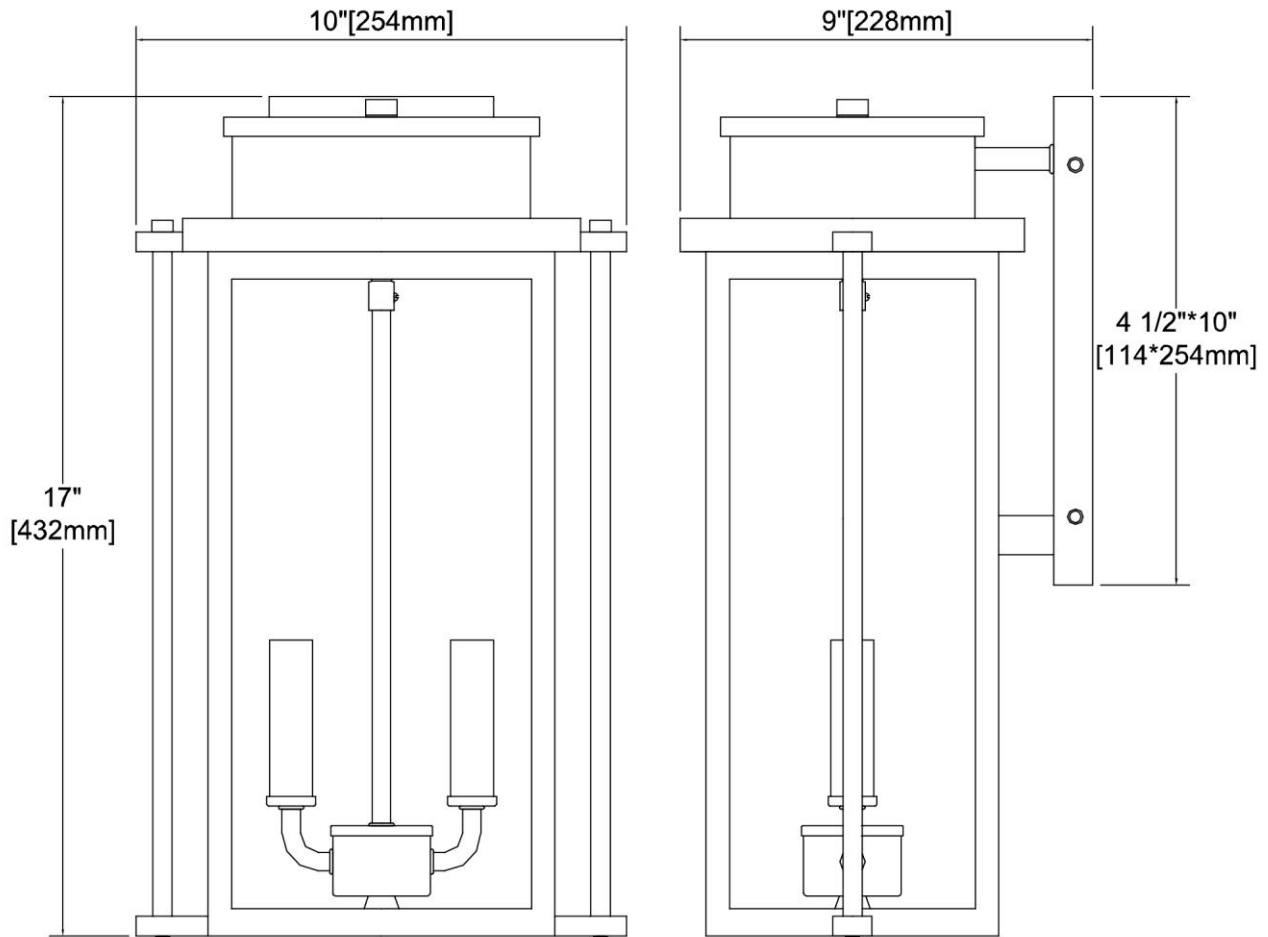

<b>ITEM #:</b>	45441/2
<b>UPC</b>	748119138848
<b>Description</b>	Braddock 2-Light Outdoor Sconce in Architectural Bronze with Seedy Glass Enclosure
<b>Finish</b>	Architectural Bronze
<b>Materials</b>	Glass, Steel
<b>Brand</b>	ELK Lighting
<b>Collection</b>	Braddock
<b>Category</b>	Outdoor Lighting
<b>Type</b>	Sconce

ITEM DIMENSIONS				RATINGS & SPECIFICATIONS				
<b>Width</b>	10 inches			<b>Safety Rating</b>	ETL		<b>Certification</b>	Wet locations
<b>Depth</b>	9 inches			<b>ADA Compliant</b>	N/A		<b>Voltage</b>	120 volts
<b>Height</b>	17 inches			<b>BULBS / SOCKETS</b>				
<b>Weight</b>	9 pounds			<b>Quantity</b>	2	<b>Wattage</b>	60 watts	
<b>ADDITIONAL DIMENSIONS</b>				<b>Included</b>	No	<b>Type</b>	Torpedo (E12 Candelabra Base)	
<b>Backplate / Canopy</b>	4 1/2 x 10			<b>Other</b>	N/A			
<b>HCWO</b>	5 inches			<b>CHAIN / CORD INFORMATION</b>				
<b>Min. Extension</b>	N/A			<b>Chain</b>	N/A	<b>Cord</b>	8 inches	
<b>Max. Extension</b>	N/A			<b>SHADE / GLASS DETAILS</b>				
<b>OVERALL HEIGHT</b>				<b>Shade/Glass Description</b>	Seedy Glass Enclosure			
<b>Min.</b>	N/A	<b>Max.</b>	N/A					
<b>EXTENSION ROD(S)</b>				<b>Width</b>	N/A		<b>Height</b>	N/A
N/A				<b>Width at Top</b>	N/A		<b>Width at Bottom</b>	N/A