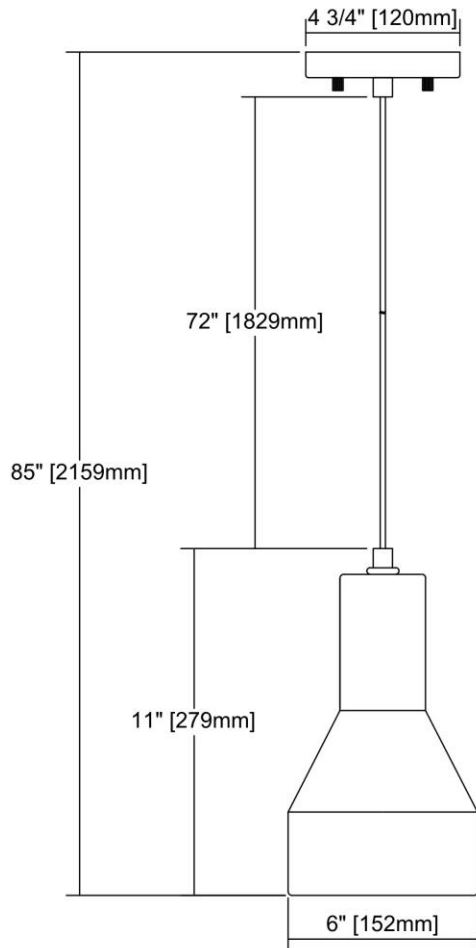


 LED	ITEM #:	45331/1-LED
	UPC	748119105673
	Description	Urban Form 1-Light Mini Pendant in Black Nickel with Natural Concrete Shade - Includes LED Bulb
	Finish	Black Nickel
	Materials	Concrete, Metal
	Brand	ELK Lighting
	Collection	Urban Form
	Category	Indoor Lighting
	Type	Mini Pendant

ITEM DIMENSIONS				RATINGS & SPECIFICATIONS				
Width	6 inches			Safety Rating	UL		Certification	N/A
Depth	6 inches			ADA Compliant	N/A		Voltage	N/A
Height	11 inches			BULBS / SOCKETS				
Weight	4 pounds			Quantity	1	Wattage	9.5 watts	
ADDITIONAL DIMENSIONS				Included	Yes		Type	A19 LED (E26 Medium Base)
Backplate / Canopy	N/A			Other	N/A			
HCWO	N/A			CHAIN / CORD INFORMATION				
Min. Extension	N/A			Chain	N/A		Cord	N/A
Max. Extension	N/A			SHADE / GLASS DETAILS				
OVERALL HEIGHT				Shade/Glass Description	Natural Concrete			
Min.	N/A	Max.	N/A					
EXTENSION ROD(S)				Width	N/A		Height	N/A
N/A				Width at Top	N/A		Width at Bottom	N/A