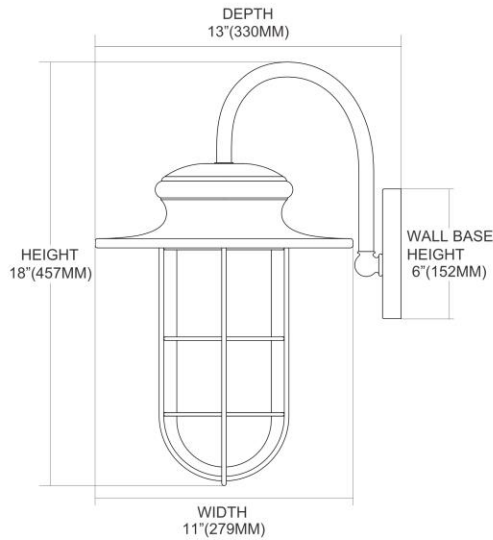

<b>ITEM #:</b>	42285/1
<b>UPC</b>	748119024608
<b>Description</b>	Portside 1-Light Outdoor Wall Lamp in Matte Black
<b>Finish</b>	Matte Black
<b>Materials</b>	Cast Aluminum
<b>Brand</b>	ELK Lighting
<b>Collection</b>	Portside
<b>Category</b>	Outdoor Lighting
<b>Type</b>	Sconce

ITEM DIMENSIONS				RATINGS & SPECIFICATIONS				
<b>Width</b>	11 inches			<b>Safety Rating</b>	N/A		<b>Certification</b>	N/A
<b>Depth</b>	13 inches			<b>ADA Compliant</b>	N/A		<b>Voltage</b>	N/A
<b>Height</b>	17.5 inches			BULBS / SOCKETS				
<b>Weight</b>	5 pounds			<b>Quantity</b>	1	<b>Wattage</b>	100 watts	
ADDITIONAL DIMENSIONS				<b>Included</b>	No		<b>Type</b>	A19 (E26 Medium Base)
<b>Backplate / Canopy</b>	5x5			<b>Other</b>	N/A			
<b>HCWO</b>	N/A			CHAIN / CORD INFORMATION				
<b>Min. Extension</b>	N/A			<b>Chain</b>	N/A		<b>Cord</b>	N/A
<b>Max. Extension</b>	N/A			SHADE / GLASS DETAILS				
OVERALL HEIGHT				<b>Shade/Glass Description</b>	Matte Black with Clear Glass Inside Cage			
<b>Min.</b>	N/A		<b>Max.</b>	N/A				
EXTENSION ROD(S)				<b>Width</b>	N/A		<b>Height</b>	N/A
N/A				<b>Width at Top</b>	N/A		<b>Width at Bottom</b>	N/A