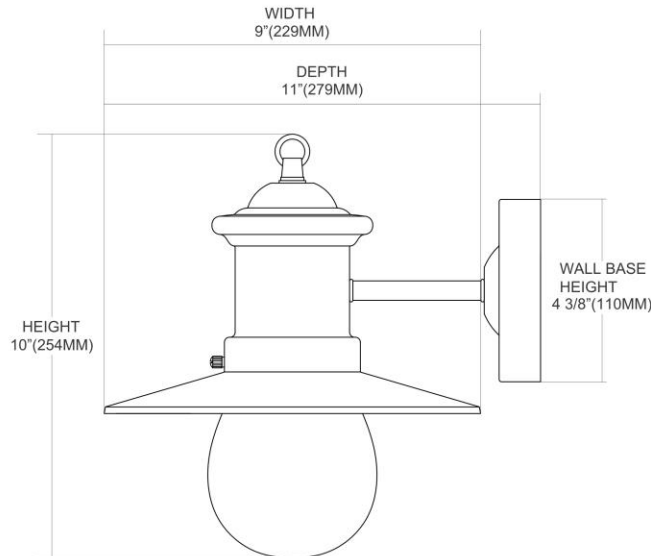

ITEM #:	42005/1
UPC	748119420059
Description	Maritime 1-Light Outdoor Wall Lamp in Hazelnut Bronze
Finish	Hazelnut Bronze
Materials	Steel
Brand	ELK Lighting
Collection	Maritime
Category	Outdoor Lighting
Type	Sconce

ITEM DIMENSIONS				RATINGS & SPECIFICATIONS				
Width	9 inches			Safety Rating	N/A		Certification	N/A
Depth	11 inches			ADA Compliant	N/A		Voltage	N/A
Height	10 inches			BULBS / SOCKETS				
Weight	2 pounds			Quantity	1	Wattage	60 watts	
ADDITIONAL DIMENSIONS				Included	No		Type	A19 (E26 Medium Base)
Backplate / Canopy	N/A			Other	N/A			
HCWO	N/A			CHAIN / CORD INFORMATION				
Min. Extension	N/A			Chain	N/A		Cord	N/A
Max. Extension	N/A			SHADE / GLASS DETAILS				
OVERALL HEIGHT				Shade/Glass Description	Hazelnut Bronze with Smoke Glass			
Min.	N/A		Max.	N/A				
EXTENSION ROD(S)				Width	N/A		Height	N/A
N/A				Width at Top	N/A		Width at Bottom	N/A