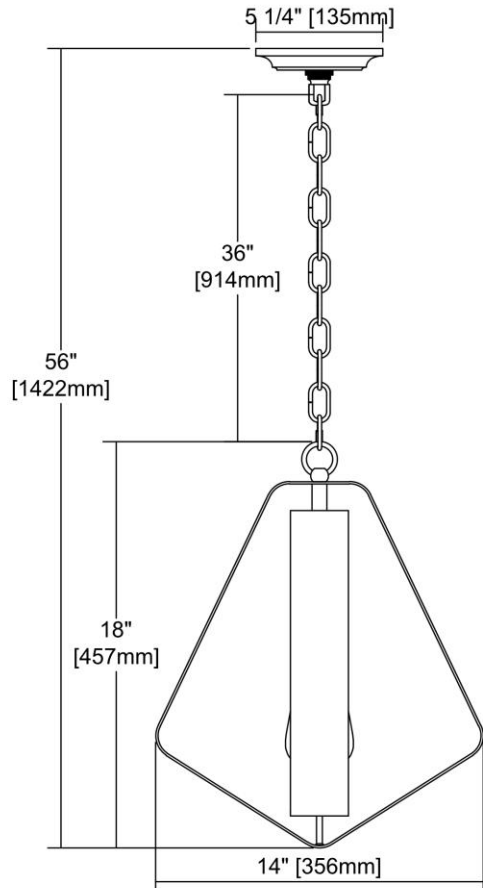


	<b>ITEM #:</b>	33170/1
	<b>UPC</b>	748119125862
	<b>Description</b>	Anguluxe 1-Light Pendant in Polished Chrome
	<b>Finish</b>	Polished Chrome
	<b>Materials</b>	Metal
	<b>Brand</b>	ELK Lighting
	<b>Collection</b>	Anguluxe
	<b>Category</b>	Indoor Lighting
	<b>Type</b>	Pendant

ITEM DIMENSIONS				RATINGS & SPECIFICATIONS				
<b>Width</b>	14 inches			<b>Safety Rating</b>	N/A		<b>Certification</b>	N/A
<b>Depth</b>	14 inches			<b>ADA Compliant</b>	N/A		<b>Voltage</b>	N/A
<b>Height</b>	18 inches			<b>BULBS / SOCKETS</b>				
<b>Weight</b>	5 pounds			<b>Quantity</b>	1	<b>Wattage</b>	100 watts	
ADDITIONAL DIMENSIONS				<b>Included</b>	No		<b>Type</b>	A19 (E26 Medium Base)
<b>Backplate / Canopy</b>	5x5			<b>Other</b>	N/A			
<b>HCWO</b>	N/A			CHAIN / CORD INFORMATION				
<b>Min. Extension</b>	N/A			<b>Chain</b>	N/A		<b>Cord</b>	N/A
<b>Max. Extension</b>	N/A			SHADE / GLASS DETAILS				
OVERALL HEIGHT				<b>Shade/Glass Description</b>	No Shade/Glass			
<b>Min.</b>	N/A		<b>Max.</b>	N/A				
EXTENSION ROD(S)				<b>Width</b>	N/A		<b>Height</b>	N/A
N/A				<b>Width at Top</b>	N/A		<b>Width at Bottom</b>	N/A