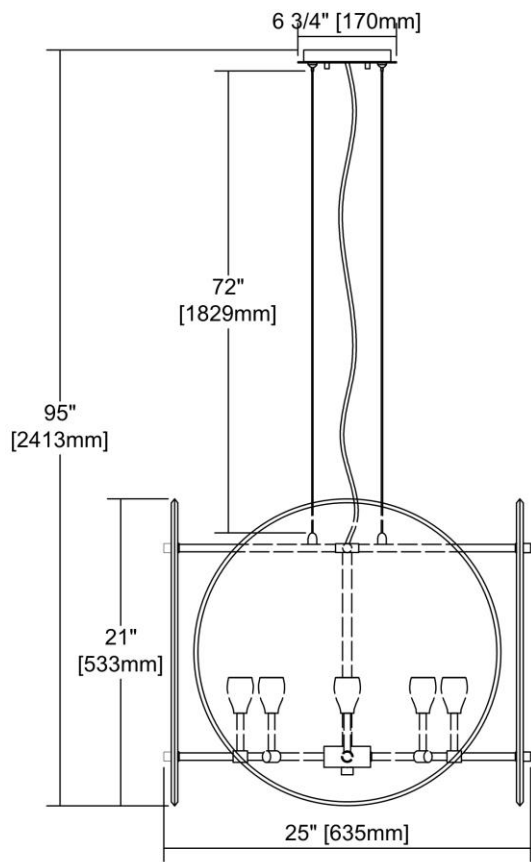

ITEM DIMENSIONS

Width	25 inches
Depth	25 inches
Height	21 inches
Weight	33 pounds

RATINGS & SPECIFICATIONS

Safety Rating	UL	Certification	N/A
ADA Compliant	N/A	Voltage	N/A

ADDITIONAL DIMENSIONS

Backplate / Canopy	7x7
HCWO	N/A
Min. Extension	N/A
Max. Extension	N/A

BULBS / SOCKETS

Quantity	8	Wattage	100 watts
Included	No	Type	A19 (E26 Medium Base)
Other	N/A		

CHAIN / CORD INFORMATION

Chain	N/A	Cord	N/A
--------------	-----	-------------	-----

SHADE / GLASS DETAILS

OVERALL HEIGHT

Min.	N/A	Max.	N/A
-------------	-----	-------------	-----

Shade/Glass Description	Clear Acrylic Panels
--------------------------------	----------------------

EXTENSION ROD(S)

	N/A
--	-----

Width	N/A	Height	N/A
Width at Top	N/A	Width at Bottom	N/A