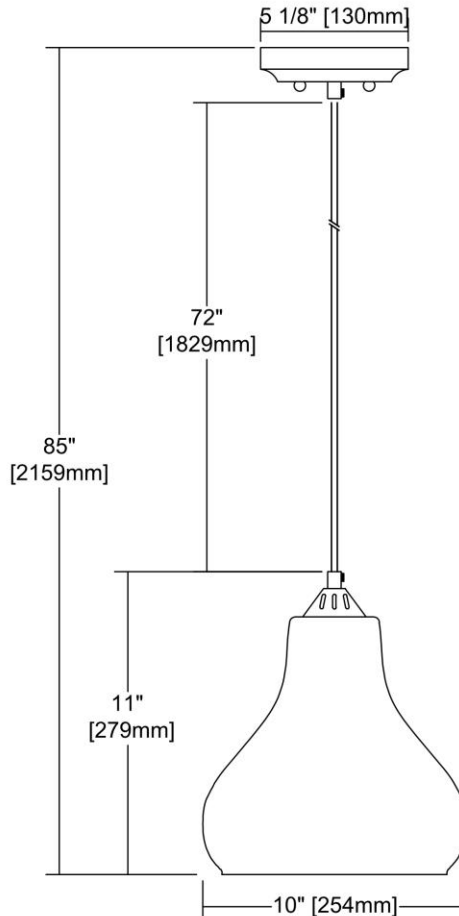


	ITEM #:	25100/1
	UPC	748119129150
	Description	Belmont 1-Light Mini Pendant in Satin Nickel with Clear Water Glass
	Finish	Satin Nickel
	Materials	Glass, Metal
	Brand	ELK Lighting
	Collection	Belmont
	Category	Indoor Lighting
	Type	Mini Pendant

ITEM DIMENSIONS				RATINGS & SPECIFICATIONS				
Width	10 inches			Safety Rating	N/A		Certification	N/A
Depth	10 inches			ADA Compliant	N/A		Voltage	N/A
Height	11 inches			BULBS / SOCKETS				
Weight	4 pounds			Quantity	1	Wattage	60 watts	
ADDITIONAL DIMENSIONS				Included	No	Type	A19 (E26 Medium Base)	
Backplate / Canopy	5x5			Other	N/A			
HCWO	N/A			CHAIN / CORD INFORMATION				
Min. Extension	N/A			Chain	N/A		Cord	N/A
Max. Extension	N/A			SHADE / GLASS DETAILS				
OVERALL HEIGHT				Shade/Glass Description	Clear Water Glass			
Min.	N/A		Max.	N/A				
EXTENSION ROD(S)				Width	N/A		Height	N/A
N/A				Width at Top	N/A		Width at Bottom	N/A