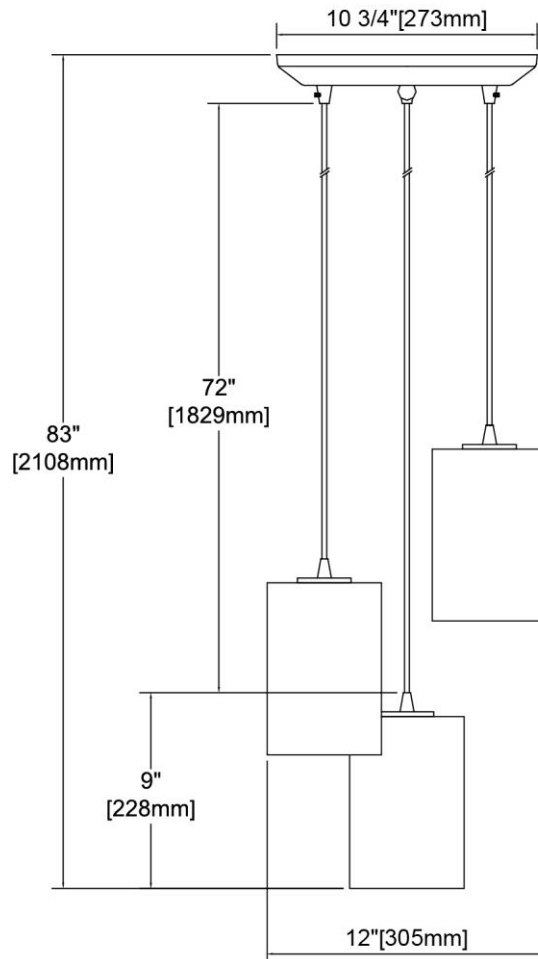


	ITEM #:	21194/3
	UPC	748119136981
	Description	Diamond Pleat 3-Light Triangular Mini Pendant Fixture in Satin Nickel with Light Aqua Glass
	Finish	Satin Nickel
	Materials	Glass, Steel
	Brand	ELK Lighting
	Collection	Diamond Pleat
	Category	Indoor Lighting
	Type	Mini Pendant

ITEM DIMENSIONS				RATINGS & SPECIFICATIONS				
Width	12 inches			Safety Rating	UL		Certification	Dry locations
Depth	12 inches			ADA Compliant	N/A		Voltage	120 volts
Height	9 inches			BULBS / SOCKETS				
Weight	10 pounds			Quantity	3	Wattage	100 watts	
ADDITIONAL DIMENSIONS				Included	No	Type	A19 (E26 Medium Base)	
Backplate / Canopy	10 diameter			Other	N/A			
HCWO	N/A			CHAIN / CORD INFORMATION				
Min. Extension	N/A			Chain	N/A	Cord	72 inches - Clear	
Max. Extension	N/A			SHADE / GLASS DETAILS				
OVERALL HEIGHT				Shade/Glass Description	Light aqua diamond pattern glass			
Min.	11 inches	Max.	83 inches					
EXTENSION ROD(S)				Width	5 inches		Height	8 inches
N/A				Width at Top	5 inches		Width at Bottom	5 inches