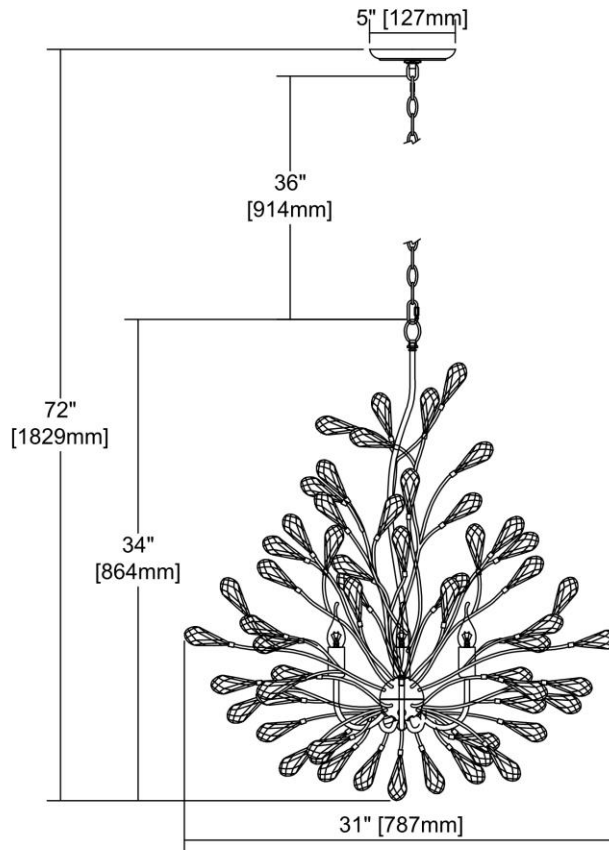

	ITEM #:	18243/6
	UPC	748119114064
	Description	Crislett 6-Light Chandelier in Sunglow Bronze with Clear Crystal
	Finish	Sunglow Bronze
	Materials	Crystal, Metal
	Brand	ELK Lighting
	Collection	Crislett
	Category	Indoor Lighting
	Type	Chandelier

ITEM DIMENSIONS				RATINGS & SPECIFICATIONS				
Width	31 inches			Safety Rating	UL		Certification	N/A
Depth	31 inches			ADA Compliant	N/A		Voltage	N/A
Height	34 inches			BULBS / SOCKETS				
Weight	15 pounds			Quantity	6		Wattage	60 watts
ADDITIONAL DIMENSIONS				Included	No		Type	B11 (E12 Candelabra Base)
Backplate / Canopy	5x5			Other	N/A			
HCWO	N/A			CHAIN / CORD INFORMATION				
Min. Extension	N/A			Chain	N/A		Cord	N/A
Max. Extension	N/A			SHADE / GLASS DETAILS				
OVERALL HEIGHT				Shade/Glass Description	Clear Crystal			
Min.	N/A		Max.	N/A				
EXTENSION ROD(S)				Width	N/A		Height	N/A
N/A				Width at Top	N/A		Width at Bottom	N/A