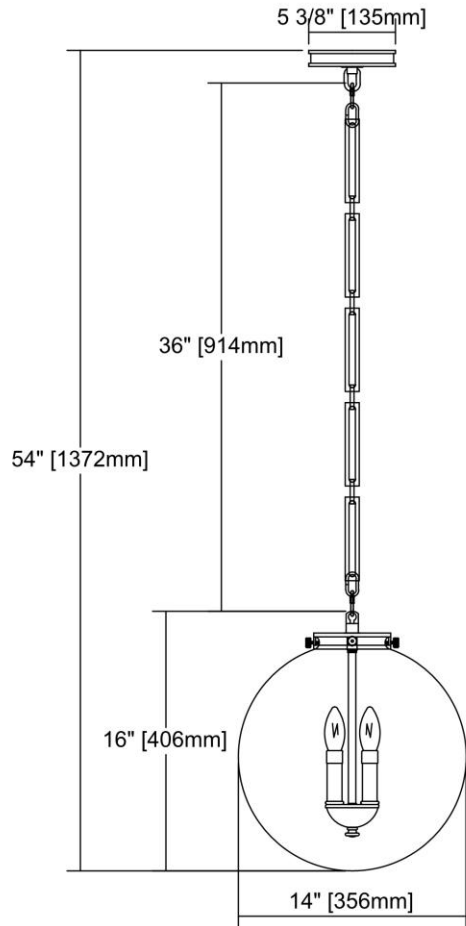


	ITEM #:	16391/3
	UPC	748119101057
	Description	Gramercy 3-Light Pendant in Polished Nickel with Clear Glass
	Finish	Polished Nickel
	Materials	Glass, Metal
	Brand	ELK Lighting
	Collection	Gramercy
	Category	Indoor Lighting
	Type	Pendant

ITEM DIMENSIONS				RATINGS & SPECIFICATIONS				
Width	14 inches			Safety Rating	UL		Certification	N/A
Depth	14 inches			ADA Compliant	N/A		Voltage	N/A
Height	16 inches			BULBS / SOCKETS				
Weight	5 pounds			Quantity	3		Wattage	60 watts
ADDITIONAL DIMENSIONS				Included	No		Type	B11 (E12 Candelabra Base)
Backplate / Canopy	N/A			Other	N/A			
HCWO	N/A			CHAIN / CORD INFORMATION				
Min. Extension	N/A			Chain	N/A		Cord	N/A
Max. Extension	N/A			SHADE / GLASS DETAILS				
OVERALL HEIGHT				Shade/Glass Description	Clear Glass			
Min.	N/A		Max.	N/A				
EXTENSION ROD(S)				Width	N/A		Height	N/A
N/A				Width at Top	N/A		Width at Bottom	N/A