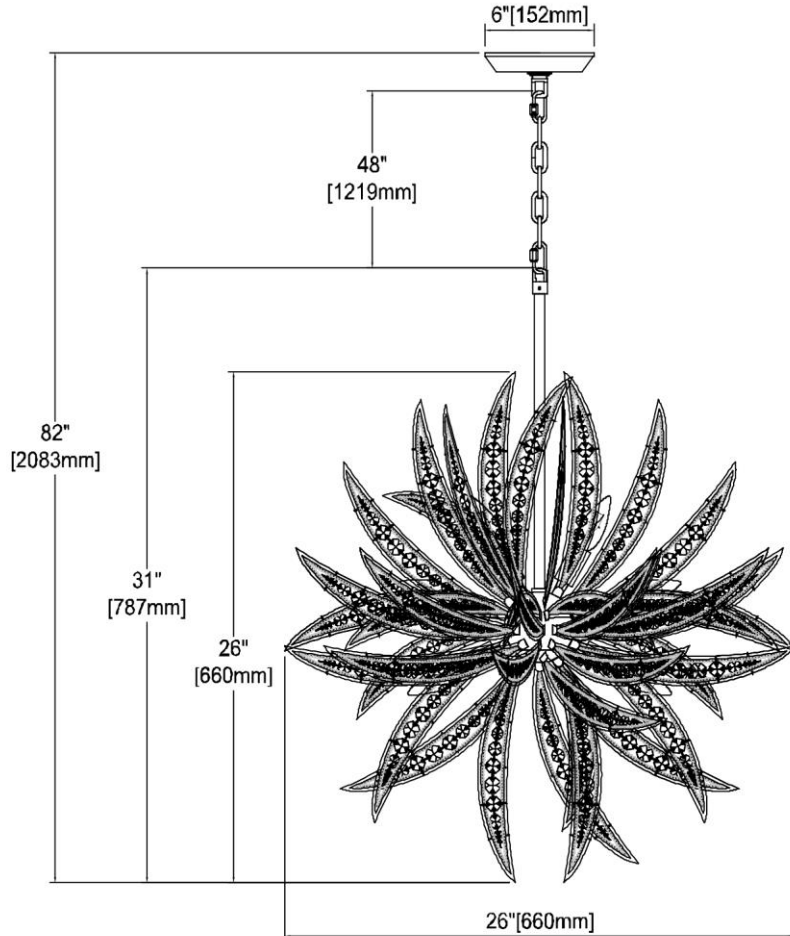


	ITEM #:	16364/8
	UPC	748119132341
	Description	Naples 8-Light Chandelier in Dark Graphite with Clear Crystal
	Finish	Dark Graphite
	Materials	Glass, Steel
	Brand	ELK Lighting
	Collection	Naples
	Category	Indoor Lighting
	Type	Chandelier

ITEM DIMENSIONS				RATINGS & SPECIFICATIONS				
Width	26 inches			Safety Rating	UL		Certification	Dry locations
Depth	26 inches			ADA Compliant	N/A		Voltage	120 volts
Height	26 inches			BULBS / SOCKETS				
Weight	18 pounds			Quantity	8	Wattage	60 watts	
ADDITIONAL DIMENSIONS				Included	No	Type	Torpedo (E12 Candelabra Base)	
Backplate / Canopy	6 diameter			Other	N/A			
HCWO	N/A			CHAIN / CORD INFORMATION				
Min. Extension	N/A			Chain	48 inches	Cord	96 inches - Clear	
Max. Extension	N/A			SHADE / GLASS DETAILS				
OVERALL HEIGHT				Shade/Glass Description	Clear crystal			
Min.	34 inches	Max.	82 inches	Width	N/A		Height	N/A
EXTENSION ROD(S)				Width at Top	N/A		Width at Bottom	N/A
N/A								