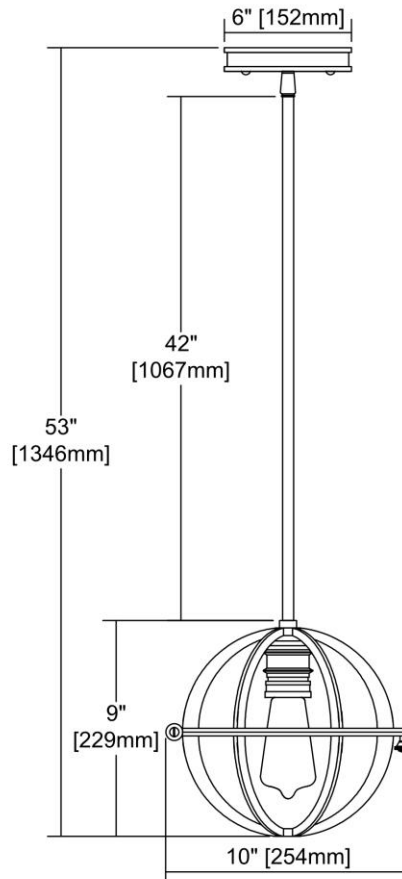


	ITEM #:	16171/1
	UPC	748119127835
	Description	Aubridge 1-Light Mini Pendant in Weathered Zinc and Polished Nickel
	Finish	Weathered Zinc, Polished Nickel
	Materials	Metal
	Brand	ELK Lighting
	Collection	Aubridge
	Category	Indoor Lighting
	Type	Mini Pendant

ITEM DIMENSIONS				RATINGS & SPECIFICATIONS				
Width	10 inches			Safety Rating	N/A		Certification	N/A
Depth	10 inches			ADA Compliant	N/A		Voltage	N/A
Height	9 inches			BULBS / SOCKETS				
Weight	6 pounds			Quantity	1	Wattage	60 watts	
ADDITIONAL DIMENSIONS				Included	No		Type	A19 (E26 Medium Base)
Backplate / Canopy	6x6			Other	N/A			
HCWO	N/A			CHAIN / CORD INFORMATION				
Min. Extension	N/A			Chain	N/A		Cord	N/A
Max. Extension	N/A			SHADE / GLASS DETAILS				
OVERALL HEIGHT				Shade/Glass Description	No Shade/Glass			
Min.	N/A		Max.	N/A				
EXTENSION ROD(S)				Width	N/A		Height	N/A
Rods: 1-6, 3-12				Width at Top	N/A		Width at Bottom	N/A