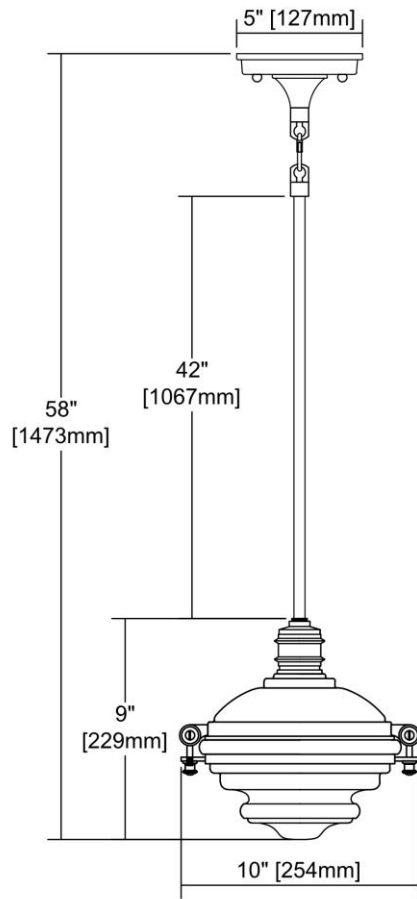

ITEM #:	16061/1
UPC	748119112695
Description	Riley 1-Light Mini Pendant in Satin Nickel with Clear Glass
Finish	Satin Nickel
Materials	Glass, Metal
Brand	ELK Lighting
Collection	Riley
Category	Indoor Lighting
Type	Mini Pendant

ITEM DIMENSIONS				RATINGS & SPECIFICATIONS				
Width	10 inches			Safety Rating	UL		Certification	N/A
Depth	10 inches			ADA Compliant	N/A		Voltage	N/A
Height	9 inches			BULBS / SOCKETS				
Weight	5 pounds			Quantity	1		Wattage	60 watts
ADDITIONAL DIMENSIONS				Included	No		Type	A19 (E26 Medium Base)
Backplate / Canopy	5x5			Other	N/A			
HCWO	N/A			CHAIN / CORD INFORMATION				
Min. Extension	N/A			Chain	N/A		Cord	N/A
Max. Extension	N/A			SHADE / GLASS DETAILS				
OVERALL HEIGHT				Shade/Glass Description	Clear Glass			
Min.	N/A		Max.	N/A				
EXTENSION ROD(S)				Width	N/A		Height	N/A
Rods: 1-6, 3-12				Width at Top	N/A		Width at Bottom	N/A