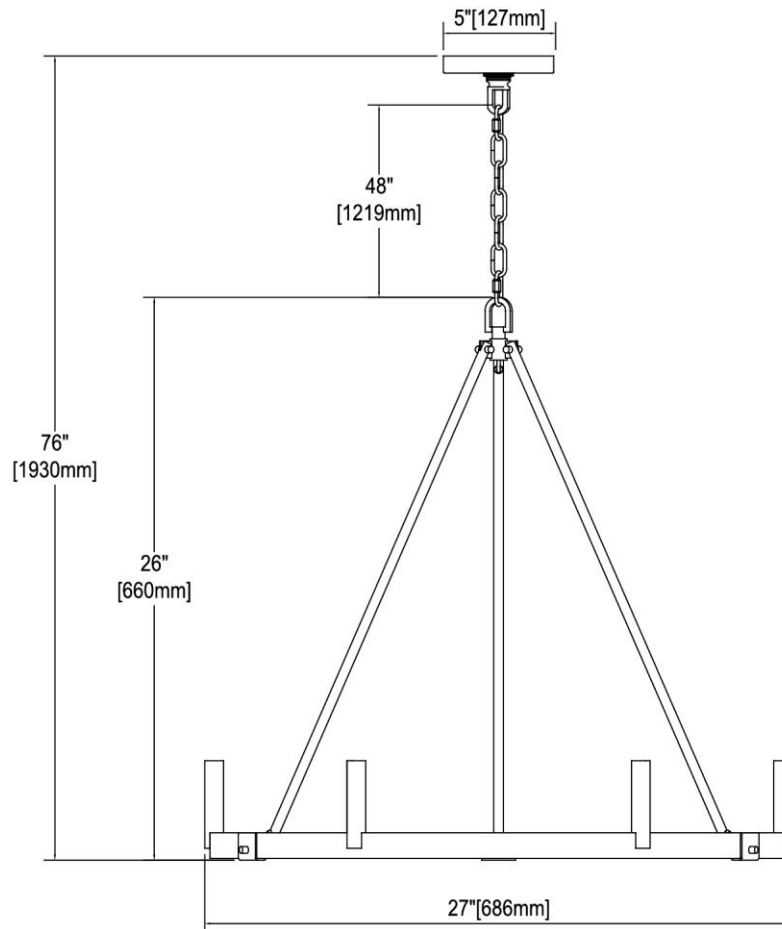

ITEM #:	12316/6
UPC	748119138312
Description	Transitions 6-Light Chandelier in Oil Rubbed Bronze and Aspen Finish
Finish	Oil Rubbed Bronze, Aspen
Materials	Steel
Brand	ELK Lighting
Collection	Transitions
Category	Indoor Lighting
Type	Chandelier

ITEM DIMENSIONS				RATINGS & SPECIFICATIONS				
Width	27 inches			Safety Rating	UL		Certification	Dry locations
Depth	27 inches			ADA Compliant	N/A		Voltage	120 volts
Height	26 inches			BULBS / SOCKETS				
Weight	7 pounds			Quantity	6	Wattage	60 watts	
ADDITIONAL DIMENSIONS				Included	No	Type	Torpedo (E12 Candelabra Base)	
Backplate / Canopy	5 diameter			Other	N/A			
HCWO	N/A			CHAIN / CORD INFORMATION				
Min. Extension	N/A			Chain	48 inches	Cord	96 inches - Brown	
Max. Extension	N/A			SHADE / GLASS DETAILS				
OVERALL HEIGHT				Shade/Glass Description	No Shade/Glass			
Min.	29 inches	Max.	76 inches	Width	N/A		Height	N/A
EXTENSION ROD(S)				Width at Top	N/A		Width at Bottom	N/A
N/A								