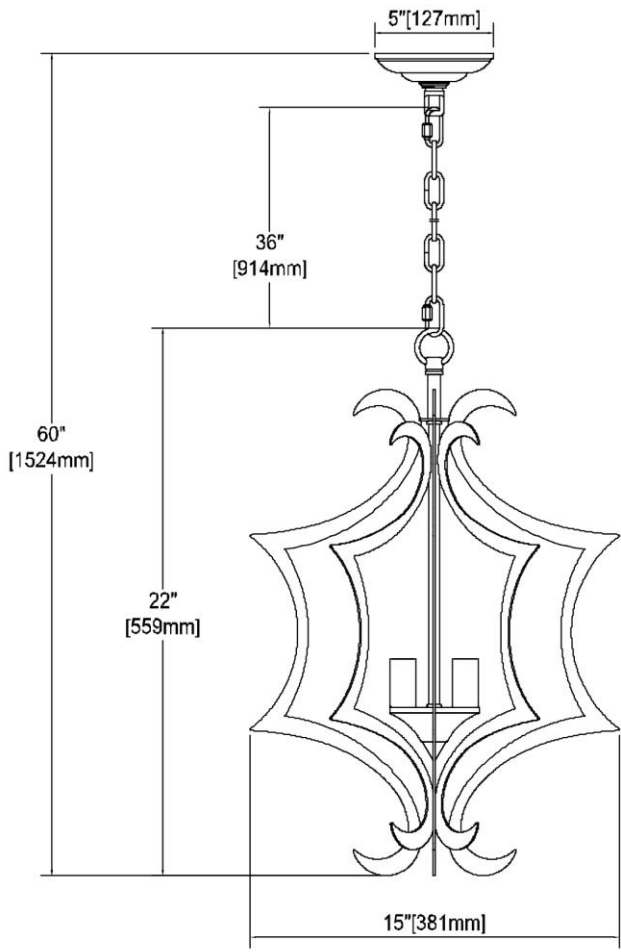


	ITEM #:	12062/3
	UPC	748119132723
	Description	Delray 3-Light Pendant in Aged Silver
	Finish	Aged Silver
	Materials	Steel
	Brand	ELK Lighting
	Collection	Delray
	Category	Indoor Lighting
	Type	Pendant

ITEM DIMENSIONS				RATINGS & SPECIFICATIONS				
Width	15 inches			Safety Rating	UL		Certification	Dry locations
Depth	15 inches			ADA Compliant	N/A		Voltage	120
Height	22 inches			BULBS / SOCKETS				
Weight	5 pounds			Quantity	3		Wattage	60 watts
ADDITIONAL DIMENSIONS				Included	No		Type	Torpedo (E12 Candelabra Base)
Backplate / Canopy	5 diameter			Other	N/A			
HCWO	N/A			CHAIN / CORD INFORMATION				
Min. Extension	N/A			Chain	36 inches		Cord	72 inches - Clear
Max. Extension	N/A			SHADE / GLASS DETAILS				
OVERALL HEIGHT				Shade/Glass Description	N/A			
Min.	27 inches		Max.	60 inches				
EXTENSION ROD(S)				Width	N/A		Height	N/A
N/A				Width at Top	N/A		Width at Bottom	N/A